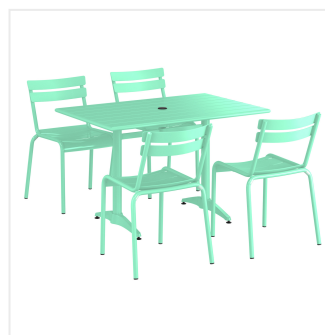

Lancaster Table & Seating 32" x 48" Seafoam Powder-Coated Aluminum Standard Height Outdoor Table with Umbrella Hole and 4 Side Chairs

#4273248DS4SF

Item #: 4273248DS4SF Qty: _____

Project: _____

Approval: _____ Date: _____

Features

- Made for use on outdoor patios and bar areas
- Powder-coated aluminum construction is lightweight, durable, and resistant to corrosion
- Smooth surface with seafoam color creates a bright and lively outdoor atmosphere
- UV-resistant finished so that color will not fade over time
- Chair has a seating capacity of 300 lb.

Notes & Details

Allow your guests to enjoy the breezy summer weather with this Lancaster Table & Seating 32" x 48" seafoam powder-coated aluminum standard height outdoor table with umbrella hole and 4 side chairs! Designed specifically for outdoor use, this combo makes an excellent addition to restaurants, bar patios, and other outdoor entertainment areas such as banquets and luaus. Their lightweight construction allows you to easily move them around your outdoor setting for the best possible view. Your guests will love the opportunity to enjoy the temperate weather with the convenience and comfort of this table!

This table features a pedestal base that allows it to stand firm on your patio. Plus, it features a built-in umbrella hole so you can pair the table with a compatible umbrella (sold separately) to add shade at your restaurant or cafe. The table's standard dining height is perfect to let guests sit comfortably during their meal, while the chair's slotted design allows for excellent airflow to keep guests cool. Its 300 lb. capacity brings strength and durability to the chair and your presentation. Each chair is stackable for convenient, space-saving storage!