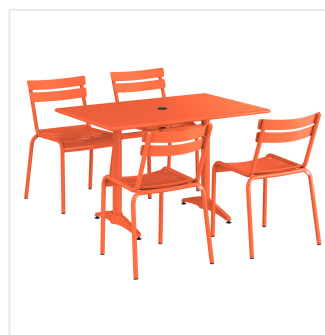

Lancaster Table & Seating 32" x 48" Orange Powder-Coated Aluminum Standard Height Outdoor Table with Umbrella Hole and 4 Side Chairs

#4273248DS4OR

Item #: 4273248DS4OR Qty: _____

Project: _____

Approval: _____ Date: _____

Features

- Made for use on outdoor patios and bar areas
- Powder-coated aluminum construction is lightweight, durable, and resistant to corrosion
- Smooth surface with orange color creates a bright and lively outdoor atmosphere
- UV-resistant finished so that color will not fade over time
- Chair has a seating capacity of 300 lb.

Notes & Details

Allow your guests to enjoy the breezy summer weather with this Lancaster Table & Seating 32" x 48" orange powder-coated aluminum standard height outdoor table with umbrella hole and 4 side chairs! Designed specifically for outdoor use, this combo makes an excellent addition to restaurants, bar patios, and other outdoor entertainment areas such as banquets and luaus. Their lightweight construction allows you to easily move them around your outdoor setting for the best possible view. Your guests will love the opportunity to enjoy the temperate weather with the convenience and comfort of this table!

This table features a pedestal base that allows it to stand firm on your patio. Plus, it features a built-in umbrella hole so you can pair the table with a compatible umbrella (sold separately) to add shade at your restaurant or cafe. The table's standard dining height is perfect to let guests sit comfortably during their meal, while the chair's slotted design allows for excellent airflow to keep guests cool. Its 300 lb. capacity brings strength and durability to the chair and your presentation. Each chair is stackable for convenient, space-saving storage!