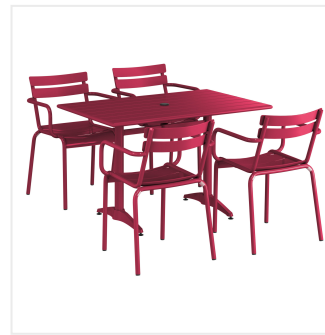

Lancaster Table & Seating 32" x 48" Sangria Powder-Coated Aluminum Standard Height Outdoor Table with Umbrella Hole and 4 Arm Chairs

#4273248DA4SG

Item #: 4273248DA4SG Qty: _____

Project: _____

Approval: _____ Date: _____

Features

- Made for use on outdoor patios and bar areas
- Powder-coated aluminum construction is lightweight, durable, and resistant to corrosion
- Smooth surface with sangria color creates a bright and lively outdoor atmosphere
- UV-resistant finished so that color will not fade over time
- Chair has a seating capacity of 300 lb.

Notes & Details

Allow your guests to enjoy the breezy summer weather with this Lancaster Table & Seating 32" x 48" sangria powder-coated aluminum standard height outdoor table with umbrella hole and 4 arm chairs! Designed specifically for outdoor use, this combo makes an excellent addition to restaurants, bar patios, and other outdoor entertainment areas such as banquets and luaus. Their lightweight construction allows you to easily move them around your outdoor setting for the best possible view. Your guests will love the opportunity to enjoy the temperate weather with the convenience and comfort of this table!

This table features a pedestal base that allows it to stand firm on your patio. Plus, it features a built-in umbrella hole so you can pair the table with a compatible umbrella (sold separately) to add shade at your restaurant or cafe. The table's standard height is perfect to let guests sit comfortably during their meal, while the chair's armrests create additional comfort. The slotted design allows for excellent airflow to keep guests cool while they dine. Its 300 lb. capacity brings strength and durability to the chair and your presentation.