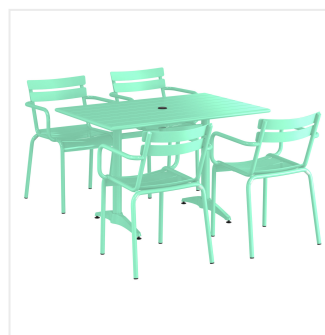

Lancaster Table & Seating 32" x 48" Seafoam Powder-Coated Aluminum Standard Height Outdoor Table with Umbrella Hole and 4 Arm Chairs

#4273248DA4SF

Item #: 4273248DA4SF Qty: _____

Project: _____

Approval: _____ Date: _____

Features

- Made for use on outdoor patios and bar areas
- Powder-coated aluminum construction is lightweight, durable, and resistant to corrosion
- Smooth surface with seafoam color creates a bright and lively outdoor atmosphere
- UV-resistant finished so that color will not fade over time
- Chair has a seating capacity of 300 lb.

Notes & Details

Allow your guests to enjoy the breezy summer weather with this Lancaster Table & Seating 32" x 48" seafoam powder-coated aluminum standard height outdoor table with umbrella hole and 4 arm chairs! Designed specifically for outdoor use, this combo makes an excellent addition to restaurants, bar patios, and other outdoor entertainment areas such as banquets and luaus. Their lightweight construction allows you to easily move them around your outdoor setting for the best possible view. Your guests will love the opportunity to enjoy the temperate weather with the convenience and comfort of this table!

This table features a pedestal base that allows it to stand firm on your patio. Plus, it features a built-in umbrella hole so you can pair the table with a compatible umbrella (sold separately) to add shade at your restaurant or cafe. The table's standard height is perfect to let guests sit comfortably during their meal, while the chair's armrests create additional comfort. The slotted design allows for excellent airflow to keep guests cool while they dine. Its 300 lb. capacity brings strength and durability to the chair and your presentation.