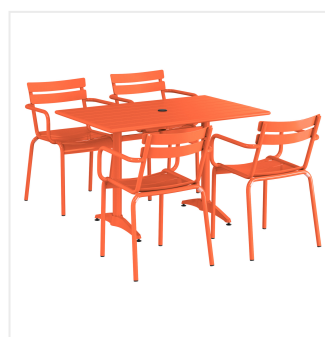

Lancaster Table & Seating 32" x 48" Orange Powder-Coated Aluminum Standard Height Outdoor Table with Umbrella Hole and 4 Arm Chairs

#4273248DA4OR

Item #: 4273248DA4OR Qty: _____

Project: _____

Approval: _____ Date: _____

Features

- Made for use on outdoor patios and bar areas
- Powder-coated aluminum construction is lightweight, durable, and resistant to corrosion
- Smooth surface with orange color creates a bright and lively outdoor atmosphere
- UV-resistant finished so that color will not fade over time
- Chair has a seating capacity of 300 lb.

Notes & Details

Allow your guests to enjoy the breezy summer weather with this Lancaster Table & Seating 32" x 48" orange powder-coated aluminum standard height outdoor table with umbrella hole and 4 arm chairs! Designed specifically for outdoor use, this combo makes an excellent addition to restaurants, bar patios, and other outdoor entertainment areas such as banquets and luaus. Their lightweight construction allows you to easily move them around your outdoor setting for the best possible view. Your guests will love the opportunity to enjoy the temperate weather with the convenience and comfort of this table!

This table features a pedestal base that allows it to stand firm on your patio. Plus, it features a built-in umbrella hole so you can pair the table with a compatible umbrella (sold separately) to add shade at your restaurant or cafe. The table's standard height is perfect to let guests sit comfortably during their meal, while the chair's armrests create additional comfort. The slotted design allows for excellent airflow to keep guests cool while they dine. Its 300 lb. capacity brings strength and durability to the chair and your presentation.