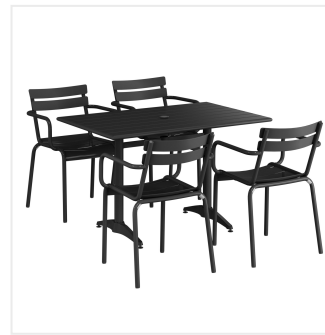

Lancaster Table & Seating 32" x 48" Black Powder-Coated Aluminum Standard Height Outdoor Table with Umbrella Hole and 4 Arm Chairs

#4273248DA4BK

Item #: 4273248DA4BK Qty: _____

Project: _____

Approval: _____ Date: _____

Features

- Made for use on outdoor patios and bar areas
- Powder-coated aluminum construction is lightweight, durable, and resistant to corrosion
- Smooth surface with black color creates a striking and lively outdoor atmosphere
- UV-resistant finished so that color will not fade over time
- Chair has a seating capacity of 300 lb.

Notes & Details

Allow your guests to enjoy the breezy summer weather with this Lancaster Table & Seating 32" x 48" black powder-coated aluminum standard height outdoor table with umbrella hole and 4 arm chairs! Designed specifically for outdoor use, this combo makes an excellent addition to restaurants, bar patios, and other outdoor entertainment areas such as banquets and luaus. Their lightweight construction allows you to easily move them around your outdoor setting for the best possible view. Your guests will love the opportunity to enjoy the temperate weather with the convenience and comfort of this table!

This table features a pedestal base that allows it to stand firm on your patio. Plus, it features a built-in umbrella hole so you can pair the table with a compatible umbrella (sold separately) to add shade at your restaurant or cafe. The table's standard height is perfect to let guests sit comfortably during their meal, while the chair's armrests create additional comfort. The slotted design allows for excellent airflow to keep guests cool while they dine. Its 300 lb. capacity brings strength and durability to the chair and your presentation.