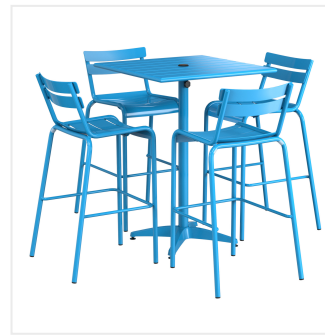

Lancaster Table & Seating 32" x 32" Blue Powder-Coated Aluminum Bar Height Outdoor Table with Umbrella Hole and 4 Barstools

#4273232TBU4B

Item #: 4273232TBU4B Qty: _____

Project: _____

Approval: _____ Date: _____

Features

- Made for use on outdoor patios and bar areas
- Powder-coated aluminum construction is lightweight, durable, and resistant to corrosion
- Smooth surface with blue color creates a bright and lively outdoor atmosphere
- UV-resistant finished so that color will not fade over time
- Chair has a seating capacity of 300 lb.

Notes & Details

Allow your guests to enjoy the breezy summer weather with this Lancaster Table & Seating 32" x 32" blue powder-coated aluminum bar height outdoor table with umbrella hole and 4 barstools! Designed specifically for outdoor use, this combo makes an excellent addition to restaurants, bar patios, and other outdoor entertainment areas such as banquets and luaus. Their lightweight construction allows you to easily move them around your outdoor setting for the best possible view. Your guests will love the opportunity to enjoy the temperate weather with the convenience and comfort of this table!

This table features a pedestal base that allows it to stand firm on your patio. Plus, it features a built-in umbrella hole so you can pair the table with a compatible umbrella (sold separately) to add shade at your restaurant or cafe. Its bar height is perfect to let guests stand comfortably while enjoying their drinks or meal while also having the option to sit. Plus, the barstool's slotted design allows for excellent airflow to keep guests cool while they are seated. Its 300 lb. capacity brings strength and durability to the chair and your presentation.