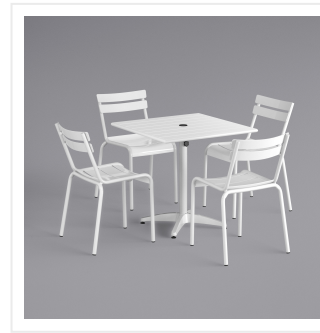

## Lancaster Table & Seating 32" x 32" White Powder-Coated Aluminum Dining Height Outdoor Table with Umbrella Hole and 4 Side Chairs

#4273232DUS4W

Item #: 4273232DUS4W Qty: \_\_\_\_\_

Project: \_\_\_\_\_

### Features

- Made for use on outdoor patios and bar areas
- Powder-coated aluminum construction is lightweight, durable, and resistant to corrosion
- Smooth surface with white color creates a bright and lively outdoor atmosphere
- UV-resistant finished so that color will not fade over time
- Chair has a seating capacity of 300 lb.

## Notes & Details

Allow your guests to enjoy the breezy summer weather with this Lancaster Table & Seating 32" x 32" white powder-coated aluminum dining height outdoor table with umbrella hole and 4 side chairs! Designed specifically for outdoor use, this combo makes an excellent addition to restaurants, bar patios, and other outdoor entertainment areas such as banquets and luaus. Their lightweight construction allows you to easily move them around your outdoor setting for the best possible view. Your guests will love the opportunity to enjoy the temperate weather with the convenience and comfort of this table!

This table features a pedestal base that allows it to stand firm on your patio. Plus, it features a built-in umbrella hole so you can pair the table with a compatible umbrella (sold separately) to add shade at your restaurant or cafe. The table's dining height is perfect to let guests sit comfortably during their meal, while the chair's slotted design allows for excellent airflow to keep guests cool. Its 300 lb. capacity brings strength and durability to the chair and your presentation.