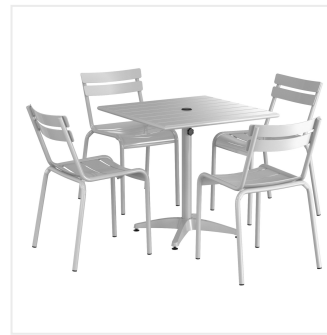

## Lancaster Table & Seating 32" x 32" Silver Powder-Coated Aluminum Dining Height Outdoor Table with Umbrella Hole and 4 Side Chairs

#4273232DUS4S

Item #: 4273232DUS4S Qty: \_\_\_\_\_

Project: \_\_\_\_\_

### Features

- Made for use on outdoor patios and bar areas
- Powder-coated aluminum construction is lightweight, durable, and resistant to corrosion
- Smooth surface with silver color creates a bright and lively outdoor atmosphere
- UV-resistant finished so that color will not fade over time
- Chair has a seating capacity of 300 lb.

## Notes & Details

Allow your guests to enjoy the breezy summer weather with this Lancaster Table & Seating 32" x 32" silver powder-coated aluminum dining height outdoor table with umbrella hole and 4 side chairs! Designed specifically for outdoor use, this combo makes an excellent addition to restaurants, bar patios, and other outdoor entertainment areas such as banquets and luaus. Their lightweight construction allows you to easily move them around your outdoor setting for the best possible view. Your guests will love the opportunity to enjoy the temperate weather with the convenience and comfort of this table!

This table features a pedestal base that allows it to stand firm on your patio. Plus, it features a built-in umbrella hole so you can pair the table with a compatible umbrella (sold separately) to add shade at your restaurant or cafe. The table's dining height is perfect to let guests sit comfortably during their meal, while the chair's slotted design allows for excellent airflow to keep guests cool. Its 300 lb. capacity brings strength and durability to the chair and your presentation.