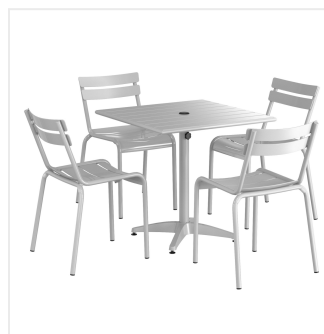

Lancaster Table & Seating 32" x 32" Silver Powder-Coated Aluminum Dining Height Outdoor Table with Umbrella Hole and 4 Side Chairs

#4273232DUS4S

Item #: 4273232DUS4S Qty: _____

Project: _____

Approval: _____ Date: _____

Features

- Made for use on outdoor patios and bar areas
- Powder-coated aluminum construction is lightweight, durable, and resistant to corrosion
- Smooth surface with silver color creates a bright and lively outdoor atmosphere
- UV-resistant finished so that color will not fade over time
- Chair has a seating capacity of 300 lb.

Notes & Details

Allow your guests to enjoy the breezy summer weather with this Lancaster Table & Seating 32" x 32" silver powder-coated aluminum dining height outdoor table with umbrella hole and 4 side chairs! Designed specifically for outdoor use, this combo makes an excellent addition to restaurants, bar patios, and other outdoor entertainment areas such as banquets and luaus. Their lightweight construction allows you to easily move them around your outdoor setting for the best possible view. Your guests will love the opportunity to enjoy the temperate weather with the convenience and comfort of this table!

This table features a pedestal base that allows it to stand firm on your patio. Plus, it features a built-in umbrella hole so you can pair the table with a compatible umbrella (sold separately) to add shade at your restaurant or cafe. The table's dining height is perfect to let guests sit comfortably during their meal, while the chair's slotted design allows for excellent airflow to keep guests cool. Its 300 lb. capacity brings strength and durability to the chair and your presentation.