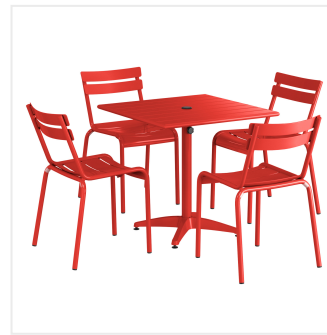

Lancaster Table & Seating 32" x 32" Red Powder-Coated Aluminum Dining Height Outdoor Table with Umbrella Hole and 4 Side Chairs

#4273232DUS4R

Item #: 4273232DUS4R Qty: _____

Project: _____

Approval: _____ Date: _____

Features

- Made for use on outdoor patios and bar areas
- Powder-coated aluminum construction is lightweight, durable, and resistant to corrosion
- Smooth surface with red color creates a bright and lively outdoor atmosphere
- UV-resistant finished so that color will not fade over time
- Chair has a seating capacity of 300 lb.

Notes & Details

Allow your guests to enjoy the breezy summer weather with this Lancaster Table & Seating 32" x 32" red powder-coated aluminum dining height outdoor table with umbrella hole and 4 side chairs! Designed specifically for outdoor use, this combo makes an excellent addition to restaurants, bar patios, and other outdoor entertainment areas such as banquets and luaus. Their lightweight construction allows you to easily move them around your outdoor setting for the best possible view. Your guests will love the opportunity to enjoy the temperate weather with the convenience and comfort of this table!

This table features a pedestal base that allows it to stand firm on your patio. Plus, it features a built-in umbrella hole so you can pair the table with a compatible umbrella (sold separately) to add shade at your restaurant or cafe. The table's dining height is perfect to let guests sit comfortably during their meal, while the chair's slotted design allows for excellent airflow to keep guests cool. Its 300 lb. capacity brings strength and durability to the chair and your presentation.