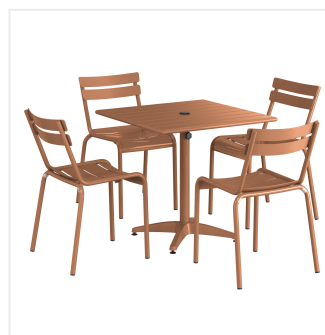

Lancaster Table & Seating 32" x 32" Brown Powder-Coated Aluminum Dining Height Outdoor Table with Umbrella Hole and 4 Side Chairs

#4273232DUS4N

Item #: 4273232DUS4N Qty: _____

Project: _____

Approval: _____ Date: _____

Features

- Made for use on outdoor patios and bar areas
- Powder-coated aluminum construction is lightweight, durable, and resistant to corrosion
- Smooth surface with brown color creates a bright and lively outdoor atmosphere
- UV-resistant finished so that color will not fade over time
- Chair has a seating capacity of 300 lb.

Notes & Details

Allow your guests to enjoy the breezy summer weather with this Lancaster Table & Seating 32" x 32" brown powder-coated aluminum dining height outdoor table with umbrella hole and 4 side chairs! Designed specifically for outdoor use, this combo makes an excellent addition to restaurants, bar patios, and other outdoor entertainment areas such as banquets and luaus. Their lightweight construction allows you to easily move them around your outdoor setting for the best possible view. Your guests will love the opportunity to enjoy the temperate weather with the convenience and comfort of this table!

This table features a pedestal base that allows it to stand firm on your patio. Plus, it features a built-in umbrella hole so you can pair the table with a compatible umbrella (sold separately) to add shade at your restaurant or cafe. The table's dining height is perfect to let guests sit comfortably during their meal, while the chair's slotted design allows for excellent airflow to keep guests cool. Its 300 lb. capacity brings strength and durability to the chair and your presentation.