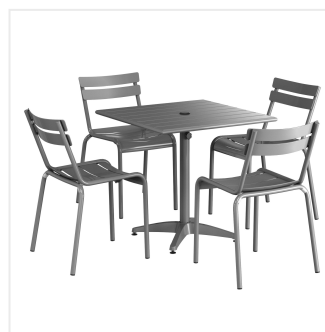

Lancaster Table & Seating 32" x 32" Matte Gray Powder-Coated Aluminum Dining Height Outdoor Table with Umbrella Hole and 4 Side Chairs

#4273232DUS4G

Item #: 4273232DUS4G Qty: _____

Project: _____

Approval: _____ Date: _____

Features

- Made for use on outdoor patios and bar areas
- Powder-coated aluminum construction is lightweight, durable, and resistant to corrosion
- Smooth surface with matte gray color creates a bright and lively outdoor atmosphere
- UV-resistant finished so that color will not fade over time
- Chair has a seating capacity of 300 lb.

Notes & Details

Allow your guests to enjoy the breezy summer weather with this Lancaster Table & Seating 32" x 32" matte gray powder-coated aluminum dining height outdoor table with umbrella hole and 4 side chairs! Designed specifically for outdoor use, this combo makes an excellent addition to restaurants, bar patios, and other outdoor entertainment areas such as banquets and luaus. Their lightweight construction allows you to easily move them around your outdoor setting for the best possible view. Your guests will love the opportunity to enjoy the temperate weather with the convenience and comfort of this table!

This table features a pedestal base that allows it to stand firm on your patio. Plus, it features a built-in umbrella hole so you can pair the table with a compatible umbrella (sold separately) to add shade at your restaurant or cafe. The table's dining height is perfect to let guests sit comfortably during their meal, while the chair's slotted design allows for excellent airflow to keep guests cool. Its 300 lb. capacity brings strength and durability to the chair and your presentation.