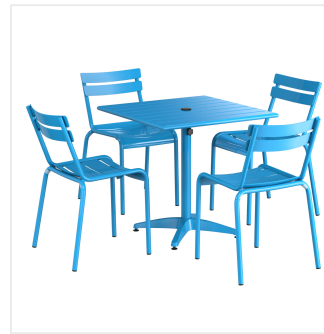

Lancaster Table & Seating 32" x 32" Blue Powder-Coated Aluminum Dining Height Outdoor Table with Umbrella Hole and 4 Side Chairs

#4273232DUS4B

Item #: 4273232DUS4B Qty: _____

Project: _____

Approval: _____ Date: _____

Features

- Made for use on outdoor patios and bar areas
- Powder-coated aluminum construction is lightweight, durable, and resistant to corrosion
- Smooth surface with blue color creates a bright and lively outdoor atmosphere
- UV-resistant finished so that color will not fade over time
- Chair has a seating capacity of 300 lb.

Notes & Details

Allow your guests to enjoy the breezy summer weather with this Lancaster Table & Seating 32" x 32" blue powder-coated aluminum dining height outdoor table with umbrella hole and 4 side chairs! Designed specifically for outdoor use, this combo makes an excellent addition to restaurants, bar patios, and other outdoor entertainment areas such as banquets and luaus. Their lightweight construction allows you to easily move them around your outdoor setting for the best possible view. Your guests will love the opportunity to enjoy the temperate weather with the convenience and comfort of this table!

This table features a pedestal base that allows it to stand firm on your patio. Plus, it features a built-in umbrella hole so you can pair the table with a compatible umbrella (sold separately) to add shade at your restaurant or cafe. The table's dining height is perfect to let guests sit comfortably during their meal, while the chair's slotted design allows for excellent airflow to keep guests cool. Its 300 lb. capacity brings strength and durability to the chair and your presentation.