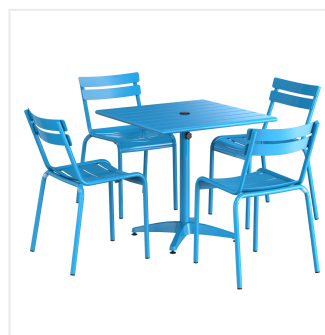

Lancaster Table & Seating 32" x 32" Blue Powder-Coated Aluminum Dining Height Outdoor Table with Umbrella Hole and 4 Side Chairs

#4273232DUS4B

Item #: 4273232DUS4B Qty: _____

Project: _____

Approval: _____ Date: _____

Features

- Made for use on outdoor patios and bar areas
- Powder-coated aluminum construction is lightweight, durable, and resistant to corrosion
- Smooth surface with blue color creates a bright and lively outdoor atmosphere
- UV-resistant finished so that color will not fade over time
- Chair has a seating capacity of 300 lb.

Notes & Details

Allow your guests to enjoy the breezy summer weather with this Lancaster Table & Seating 32" x 32" blue powder-coated aluminum dining height outdoor table with umbrella hole and 4 side chairs! Designed specifically for outdoor use, this combo makes an excellent addition to restaurants, bar patios, and other outdoor entertainment areas such as banquets and luaus. Their lightweight construction allows you to easily move them around your outdoor setting for the best possible view. Your guests will love the opportunity to enjoy the temperate weather with the convenience and comfort of this table!

This table features a pedestal base that allows it to stand firm on your patio. Plus, it features a built-in umbrella hole so you can pair the table with a compatible umbrella (sold separately) to add shade at your restaurant or cafe. The table's dining height is perfect to let guests sit comfortably during their meal, while the chair's slotted design allows for excellent airflow to keep guests cool. Its 300 lb. capacity brings strength and durability to the chair and your presentation.