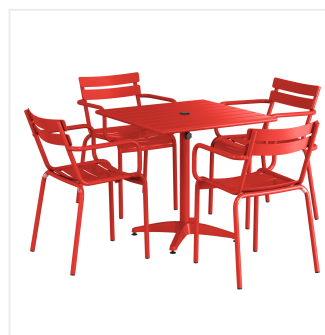

Lancaster Table & Seating 32" x 32" Red Powder-Coated Aluminum Dining Height Outdoor Table with Umbrella Hole and 4 Arm Chairs

#4273232DUA4R

Item #: 4273232DUA4R Qty: _____

Project: _____

Approval: _____ Date: _____

Features

- Made for use on outdoor patios and bar areas
- Powder-coated aluminum construction is lightweight, durable, and resistant to corrosion
- Smooth surface with red color creates a bright and lively outdoor atmosphere
- UV-resistant finished so that color will not fade over time
- Chair has a seating capacity of 300 lb.

Notes & Details

Allow your guests to enjoy the breezy summer weather with this Lancaster Table & Seating 32" x 32" red powder-coated aluminum dining height outdoor table with umbrella hole and 4 arm chairs! Designed specifically for outdoor use, this combo makes an excellent addition to restaurants, bar patios, and other outdoor entertainment areas such as banquets and luaus. Their lightweight construction allows you to easily move them around your outdoor setting for the best possible view. Your guests will love the opportunity to enjoy the temperate weather with the convenience and comfort of this table!

This table features a pedestal base that allows it to stand firm on your patio. Plus, it features a built-in umbrella hole so you can pair the table with a compatible umbrella (sold separately) to add shade at your restaurant or cafe. The table's dining height is perfect to let guests sit comfortably during their meal, while the chair's armrests create additional comfort. The slotted design allows for excellent airflow to keep guests cool while they dine. Its 300 lb. capacity brings strength and durability to the chair and your presentation.