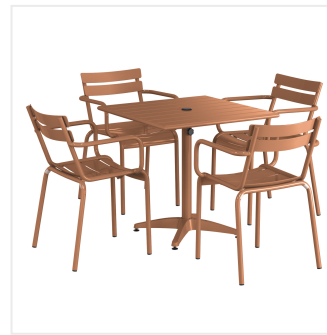

Lancaster Table & Seating 32" x 32" Brown Powder-Coated Aluminum Dining Height Outdoor Table with Umbrella Hole and 4 Arm Chairs

#4273232DUA4N

Item #: 4273232DUA4N Qty: _____

Project: _____

Approval: _____ Date: _____

Features

- Made for use on outdoor patios and bar areas
- Powder-coated aluminum construction is lightweight, durable, and resistant to corrosion
- Smooth surface with brown color creates a bright and lively outdoor atmosphere
- UV-resistant finished so that color will not fade over time
- Chair has a seating capacity of 300 lb.

Notes & Details

Allow your guests to enjoy the breezy summer weather with this Lancaster Table & Seating 32" x 32" brown powder-coated aluminum dining height outdoor table with umbrella hole and 4 arm chairs! Designed specifically for outdoor use, this combo makes an excellent addition to restaurants, bar patios, and other outdoor entertainment areas such as banquets and luaus. Their lightweight construction allows you to easily move them around your outdoor setting for the best possible view. Your guests will love the opportunity to enjoy the temperate weather with the convenience and comfort of this table!

This table features a pedestal base that allows it to stand firm on your patio. Plus, it features a built-in umbrella hole so you can pair the table with a compatible umbrella (sold separately) to add shade at your restaurant or cafe. The table's dining height is perfect to let guests sit comfortably during their meal, while the chair's armrests create additional comfort. The slotted design allows for excellent airflow to keep guests cool while they dine. Its 300 lb. capacity brings strength and durability to the chair and your presentation.