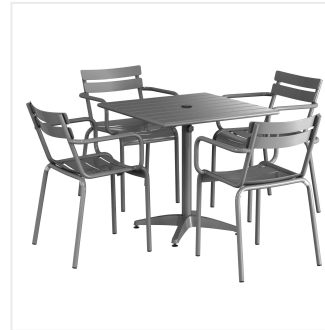

## Lancaster Table & Seating 32" x 32" Matte Gray Powder-Coated Aluminum Dining Height Outdoor Table with Umbrella Hole and 4 Arm Chairs

#4273232DUA4G

Item #: 4273232DUA4G Qty: \_\_\_\_\_

Project: \_\_\_\_\_

### Features

- Made for use on outdoor patios and bar areas
- Powder-coated aluminum construction is lightweight, durable, and resistant to corrosion
- Smooth surface with matte gray color creates a bright and lively outdoor atmosphere
- UV-resistant finished so that color will not fade over time
- Chair has a seating capacity of 300 lb.

## Notes & Details

Allow your guests to enjoy the breezy summer weather with this Lancaster Table & Seating 32" x 32" matte gray powder-coated aluminum dining height outdoor table with umbrella hole and 4 arm chairs! Designed specifically for outdoor use, this combo makes an excellent addition to restaurants, bar patios, and other outdoor entertainment areas such as banquets and luaus. Their lightweight construction allows you to easily move them around your outdoor setting for the best possible view. Your guests will love the opportunity to enjoy the temperate weather with the convenience and comfort of this table!

This table features a pedestal base that allows it to stand firm on your patio. Plus, it features a built-in umbrella hole so you can pair the table with a compatible umbrella (sold separately) to add shade at your restaurant or cafe. The table's dining height is perfect to let guests sit comfortably during their meal, while the chair's armrests create additional comfort. The slotted design allows for excellent airflow to keep guests cool while they dine. Its 300 lb. capacity brings strength and durability to the chair and your presentation.