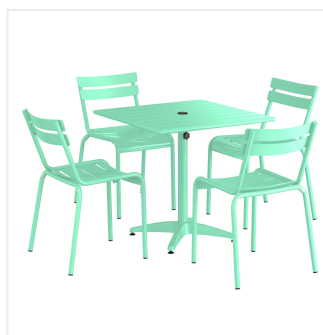

Lancaster Table & Seating 32" x 32" Seafoam Powder-Coated Aluminum Standard Height Outdoor Table with Umbrella Hole and 4 Side Chairs

#4273232DS4SF

Item #: 4273232DS4SF Qty: _____

Project: _____

Approval: _____ Date: _____

Features

- Made for use on outdoor patios and bar areas
- Powder-coated aluminum construction is lightweight, durable, and resistant to corrosion
- Smooth surface with seafoam color creates a bright and lively outdoor atmosphere
- UV-resistant finished so that color will not fade over time
- Chair has a seating capacity of 300 lb.

Notes & Details

Allow your guests to enjoy the breezy summer weather with this Lancaster Table & Seating 32" x 32" seafoam powder-coated aluminum standard height outdoor table with umbrella hole and 4 side chairs! Designed specifically for outdoor use, this combo makes an excellent addition to restaurants, bar patios, and other outdoor entertainment areas such as banquets and luaus. Their lightweight construction allows you to easily move them around your outdoor setting for the best possible view. Your guests will love the opportunity to enjoy the temperate weather with the convenience and comfort of this table!

This table features a pedestal base that allows it to stand firm on your patio. Plus, it features a built-in umbrella hole so you can pair the table with a compatible umbrella (sold separately) to add shade at your restaurant or cafe. The table's standard height is perfect to let guests sit comfortably during their meal, while the chair's slotted design allows for excellent airflow to keep guests cool. Its 300 lb. capacity brings strength and durability to the chair and your presentation.