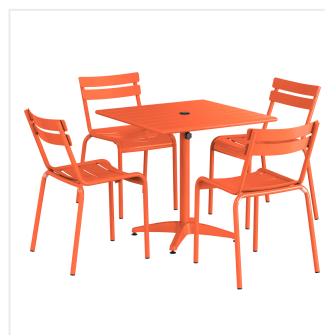

Lancaster Table & Seating 32" x 32" Orange Powder-Coated Aluminum Standard Height Outdoor Table with Umbrella Hole and 4 Side Chairs

#4273232DS4OR

Item #: 4273232DS4OR Qty: _____

Project: _____

Approval: _____ Date: _____

Features

- Made for use on outdoor patios and bar areas
- Powder-coated aluminum construction is lightweight, durable, and resistant to corrosion
- Smooth surface with orange color creates a bright and lively outdoor atmosphere
- UV-resistant finished so that color will not fade over time
- Chair has a seating capacity of 300 lb.

Notes & Details

Allow your guests to enjoy the breezy summer weather with this Lancaster Table & Seating 32" x 32" orange powder-coated aluminum standard height outdoor table with umbrella hole and 4 side chairs! Designed specifically for outdoor use, this combo makes an excellent addition to restaurants, bar patios, and other outdoor entertainment areas such as banquets and luaus. Their lightweight construction allows you to easily move them around your outdoor setting for the best possible view. Your guests will love the opportunity to enjoy the temperate weather with the convenience and comfort of this table!

This table features a pedestal base that allows it to stand firm on your patio. Plus, it features a built-in umbrella hole so you can pair the table with a compatible umbrella (sold separately) to add shade at your restaurant or cafe. The table's standard height is perfect to let guests sit comfortably during their meal, while the chair's slotted design allows for excellent airflow to keep guests cool. Its 300 lb. capacity brings strength and durability to the chair and your presentation.