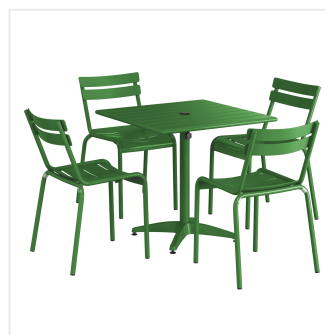

Lancaster Table & Seating 32" x 32" Green Powder-Coated Aluminum Standard Height Outdoor Table with Umbrella Hole and 4 Side Chairs

#4273232DS4GN

Item #: 4273232DS4GN Qty: _____

Project: _____

Approval: _____ Date: _____

Features

- Made for use on outdoor patios and bar areas
- Powder-coated aluminum construction is lightweight, durable, and resistant to corrosion
- Smooth surface with green color creates a bright and lively outdoor atmosphere
- UV-resistant finished so that color will not fade over time
- Chair has a seating capacity of 300 lb.

Notes & Details

Allow your guests to enjoy the breezy summer weather with this Lancaster Table & Seating 32" x 32" green powder-coated aluminum standard height outdoor table with umbrella hole and 4 side chairs! Designed specifically for outdoor use, this combo makes an excellent addition to restaurants, bar patios, and other outdoor entertainment areas such as banquets and luaus. Their lightweight construction allows you to easily move them around your outdoor setting for the best possible view. Your guests will love the opportunity to enjoy the temperate weather with the convenience and comfort of this table!

This table features a pedestal base that allows it to stand firm on your patio. Plus, it features a built-in umbrella hole so you can pair the table with a compatible umbrella (sold separately) to add shade at your restaurant or cafe. The table's standard height is perfect to let guests sit comfortably during their meal, while the chair's slotted design allows for excellent airflow to keep guests cool. Its 300 lb. capacity brings strength and durability to the chair and your presentation.