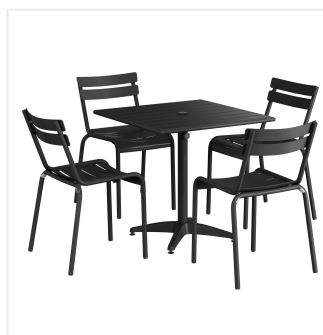

Lancaster Table & Seating 32" x 32" Black Powder-Coated Aluminum Standard Height Outdoor Table with Umbrella Hole and 4 Side Chairs

#4273232DS4BK

Item #: 4273232DS4BK Qty: _____

Project: _____

Approval: _____ Date: _____

Features

- Made for use on outdoor patios and bar areas
- Powder-coated aluminum construction is lightweight, durable, and resistant to corrosion
- Smooth surface with black color creates a striking and lively outdoor atmosphere
- UV-resistant finished so that color will not fade over time
- Chair has a seating capacity of 300 lb.

Notes & Details

Allow your guests to enjoy the breezy summer weather with this Lancaster Table & Seating 32" x 32" black powder-coated aluminum standard height outdoor table with umbrella hole and 4 side chairs! Designed specifically for outdoor use, this combo makes an excellent addition to restaurants, bar patios, and other outdoor entertainment areas such as banquets and luaus. Their lightweight construction allows you to easily move them around your outdoor setting for the best possible view. Your guests will love the opportunity to enjoy the temperate weather with the convenience and comfort of this table!

This table features a pedestal base that allows it to stand firm on your patio. Plus, it features a built-in umbrella hole so you can pair the table with a compatible umbrella (sold separately) to add shade at your restaurant or cafe. The table's standard height is perfect to let guests sit comfortably during their meal, while the chair's slotted design allows for excellent airflow to keep guests cool. Its 300 lb. capacity brings strength and durability to the chair and your presentation.