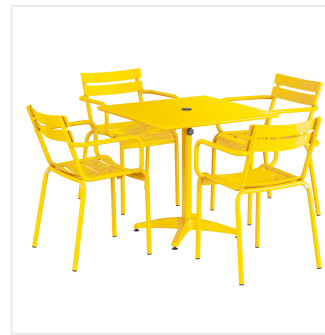

Lancaster Table & Seating 32" x 32" Yellow Powder-Coated Aluminum Standard Height Outdoor Table with Umbrella Hole and 4 Arm Chairs

#4273232DA4YL

Item #: 4273232DA4YL Qty: _____

Project: _____

Approval: _____ Date: _____

Features

- Made for use on outdoor patios and bar areas
- Powder-coated aluminum construction is lightweight, durable, and resistant to corrosion
- Smooth surface with yellow color creates a bright and lively outdoor atmosphere
- UV-resistant finished so that color will not fade over time
- Chair has a seating capacity of 300 lb.

Notes & Details

Allow your guests to enjoy the breezy summer weather with this Lancaster Table & Seating 32" x 32" yellow powder-coated aluminum standard height outdoor table with umbrella hole and 4 arm chairs! Designed specifically for outdoor use, this combo makes an excellent addition to restaurants, bar patios, and other outdoor entertainment areas such as banquets and luaus. Their lightweight construction allows you to easily move them around your outdoor setting for the best possible view. Your guests will love the opportunity to enjoy the temperate weather with the convenience and comfort of this table!

This table features a pedestal base that allows it to stand firm on your patio. Plus, it features a built-in umbrella hole so you can pair the table with a compatible umbrella (sold separately) to add shade at your restaurant or cafe. The table's standard height is perfect to let guests sit comfortably during their meal, while the chair's armrests create additional comfort. The slotted design allows for excellent airflow to keep guests cool while they dine. Its 300 lb. capacity brings strength and durability to the chair and your presentation.