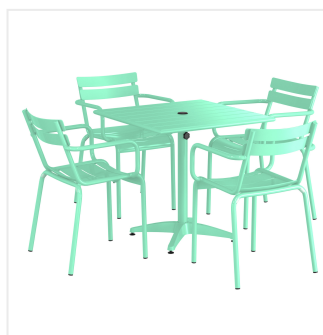

Lancaster Table & Seating 32" x 32" Seafoam Powder-Coated Aluminum Standard Height Outdoor Table with Umbrella Hole and 4 Arm Chairs

#4273232DA4SF

Item #: 4273232DA4SF Qty: _____

Project: _____

Approval: _____ Date: _____

Features

- Made for use on outdoor patios and bar areas
- Powder-coated aluminum construction is lightweight, durable, and resistant to corrosion
- Smooth surface with seafoam color creates a bright and lively outdoor atmosphere
- UV-resistant finished so that color will not fade over time
- Chair has a seating capacity of 300 lb.

Notes & Details

Allow your guests to enjoy the breezy summer weather with this Lancaster Table & Seating 32" x 32" seafoam powder-coated aluminum standard height outdoor table with umbrella hole and 4 arm chairs! Designed specifically for outdoor use, this combo makes an excellent addition to restaurants, bar patios, and other outdoor entertainment areas such as banquets and luaus. Their lightweight construction allows you to easily move them around your outdoor setting for the best possible view. Your guests will love the opportunity to enjoy the temperate weather with the convenience and comfort of this table!

This table features a pedestal base that allows it to stand firm on your patio. Plus, it features a built-in umbrella hole so you can pair the table with a compatible umbrella (sold separately) to add shade at your restaurant or cafe. The table's standard height is perfect to let guests sit comfortably during their meal, while the chair's armrests create additional comfort. The slotted design allows for excellent airflow to keep guests cool while they dine. Its 300 lb. capacity brings strength and durability to the chair and your presentation.