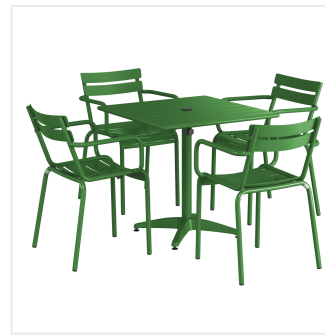

Lancaster Table & Seating 32" x 32" Green Powder-Coated Aluminum Standard Height Outdoor Table with Umbrella Hole and 4 Arm Chairs

#4273232DA4GN

Item #: 4273232DA4GN Qty: _____

Project: _____

Approval: _____ Date: _____

Features

- Made for use on outdoor patios and bar areas
- Powder-coated aluminum construction is lightweight, durable, and resistant to corrosion
- Smooth surface with green color creates a bright and lively outdoor atmosphere
- UV-resistant finished so that color will not fade over time
- Chair has a seating capacity of 300 lb.

Notes & Details

Allow your guests to enjoy the breezy summer weather with this Lancaster Table & Seating 32" x 32" green powder-coated aluminum standard height outdoor table with umbrella hole and 4 arm chairs! Designed specifically for outdoor use, this combo makes an excellent addition to restaurants, bar patios, and other outdoor entertainment areas such as banquets and luaus. Their lightweight construction allows you to easily move them around your outdoor setting for the best possible view. Your guests will love the opportunity to enjoy the temperate weather with the convenience and comfort of this table!

This table features a pedestal base that allows it to stand firm on your patio. Plus, it features a built-in umbrella hole so you can pair the table with a compatible umbrella (sold separately) to add shade at your restaurant or cafe. The table's standard height is perfect to let guests sit comfortably during their meal, while the chair's armrests create additional comfort. The slotted design allows for excellent airflow to keep guests cool while they dine. Its 300 lb. capacity brings strength and durability to the chair and your presentation.