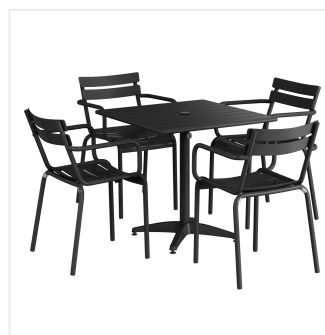

Lancaster Table & Seating 32" x 32" Black Powder-Coated Aluminum Standard Height Outdoor Table with Umbrella Hole and 4 Arm Chairs

#4273232DA4BK

Item #: 4273232DA4BK Qty: _____

Project: _____

Approval: _____ Date: _____

Features

- Made for use on outdoor patios and bar areas
- Powder-coated aluminum construction is lightweight, durable, and resistant to corrosion
- Smooth surface with black color creates a striking and lively outdoor atmosphere
- UV-resistant finished so that color will not fade over time
- Chair has a seating capacity of 300 lb.

Notes & Details

Allow your guests to enjoy the breezy summer weather with this Lancaster Table & Seating 32" x 32" black powder-coated aluminum standard height outdoor table with umbrella hole and 4 arm chairs! Designed specifically for outdoor use, this combo makes an excellent addition to restaurants, bar patios, and other outdoor entertainment areas such as banquets and luaus. Their lightweight construction allows you to easily move them around your outdoor setting for the best possible view. Your guests will love the opportunity to enjoy the temperate weather with the convenience and comfort of this table!

This table features a pedestal base that allows it to stand firm on your patio. Plus, it features a built-in umbrella hole so you can pair the table with a compatible umbrella (sold separately) to add shade at your restaurant or cafe. The table's standard height is perfect to let guests sit comfortably during their meal, while the chair's armrests create additional comfort. The slotted design allows for excellent airflow to keep guests cool while they dine. Its 300 lb. capacity brings strength and durability to the chair and your presentation.