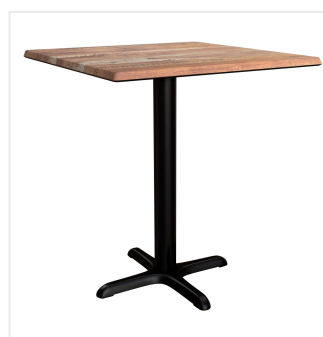

Lancaster Table & Seating Excalibur 27 1/2" x 27 1/2" Square Standard Height Table with Textured Yukon Oak Finish and Cross Base Plate

#4272828YO22D

Item #: 4272828YO22D Qty: _____

Project: _____

Approval: _____ Date: _____

Features

- Designed for use indoors and outdoors
- Durable laminate resists scratches, impacts, breaks, and burns
- Textured yukon oak finish offers the rustic look of solid wood
- UV- and weather-resistant construction
- Includes standard dining height table base column with cross plate for enhanced stability

Notes & Details

Enhance the appeal of your dining area and provide your guests with a reliable surface to gather around with this Lancaster Table & Seating Excalibur table! This square table has a textured yukon oak finish that offers the rustic look of solid wood with a subtle, intriguing texture. It boasts an eco-friendly, quality laminate construction fashioned from compression-molded wood to provide a dependable yet distinct aesthetic. Plus, the UV- and weather-resistant design is built to withstand the elements, making it the perfect indoor or outdoor option that your guests can rely on. To save you money on shipping costs, the table ships unassembled. All required assembly hardware is included so you can quickly set it up in its proper space and let your guests enjoy!

The included cross column table base elevates the table to standard dining height and ensures that the table stays steady and balanced while guests enjoy your signature drinks and dishes. Made of strong stamped steel with a sleek and resilient black e-coating, it's well equipped to weather the elements and resist corrosion. Blending into any environment to enhance your dining space, this table base and column are sure to provide reliable long-lasting use at both indoor and outdoor eateries. Plus, pre-drilled holes allow for the use of floor glides to protect your flooring from scuffs and scratches!