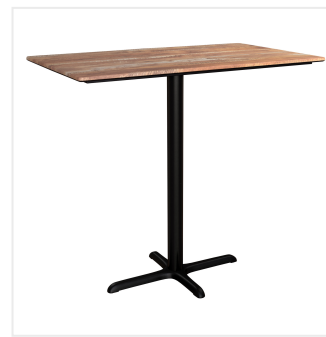

## Lancaster Table & Seating Excalibur 27 1/2" x 47 3/16" Rectangular Bar Height Table with Textured Yukon Oak Finish and Cross Base Plate

#4272448YO30B

Item #: 4272448YO30B Qty: \_\_\_\_\_

Project: \_\_\_\_\_

### Features

- Designed for use indoors and outdoors
- Durable laminate resists scratches, impacts, breaks, and burns
- Textured yukon oak finish offers the rustic look of solid wood
- UV- and weather-resistant construction
- Includes bar height table base column with cross plate for enhanced stability

## Notes & Details

Enhance the appeal of your dining area and provide your guests with a reliable surface to gather around with this Lancaster Table & Seating Excalibur table! This rectangular table has a textured yukon oak finish that offers the rustic look of solid wood with a subtle, intriguing texture. It boasts an eco-friendly, quality laminate construction fashioned from compression-molded wood to provide a dependable yet distinct aesthetic. Plus, the UV- and weather-resistant design is built to withstand the elements, making it the perfect indoor or outdoor option that your guests can rely on. To save you money on shipping costs, the table ships unassembled. All required assembly hardware is included so you can quickly set it up in its proper space and let your guests enjoy!

The included cross column table base elevates the table to bar height and ensures that the table stays steady and balanced while guests enjoy your signature drinks and dishes. Made of strong stamped steel with a sleek and resilient black e-coating, it's well equipped to weather the elements and resist corrosion. Blending into any environment to enhance your dining space, this table base and column are sure to provide reliable long-lasting use at both indoor and outdoor eateries. Plus, pre-drilled holes allow for the use of floor glides to protect your flooring from scuffs and scratches!