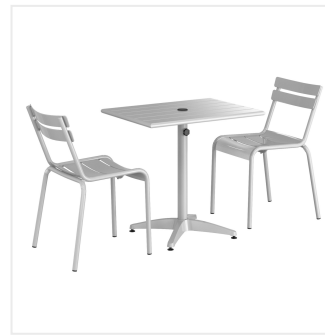

## Lancaster Table & Seating 24" x 32" Silver Powder-Coated Aluminum Dining Height Outdoor Table with Umbrella Hole and 2 Side Chairs

#4272432DUS2S

Item #: 4272432DUS2S Qty: \_\_\_\_\_

Project: \_\_\_\_\_

### Features

- Made for use on outdoor patios and bar areas
- Powder-coated aluminum construction is lightweight, durable, and resistant to corrosion
- Smooth surface with silver color creates a bright and lively outdoor atmosphere
- UV-resistant finished so that color will not fade over time
- Chair has a seating capacity of 300 lb.

## Notes & Details

Allow your guests to enjoy the breezy summer weather with this Lancaster Table & Seating 24" x 32" silver powder-coated aluminum dining height outdoor table with umbrella hole and 2 side chairs! Designed specifically for outdoor use, this combo makes an excellent addition to restaurants, bar patios, and other outdoor entertainment areas such as banquets and luaus. Their lightweight construction allows you to easily move them around your outdoor setting for the best possible view. Your guests will love the opportunity to enjoy the temperate weather with the convenience and comfort of this table!

This table features a pedestal base that allows it to stand firm on your patio. Plus, it features a built-in umbrella hole so you can pair the table with a compatible umbrella (sold separately) to add shade at your restaurant or cafe. The table's dining height is perfect to let guests sit comfortably during their meal, while the chair's slotted design allows for excellent airflow to keep guests cool. Its 300 lb. capacity brings strength and durability to the chair and your presentation.