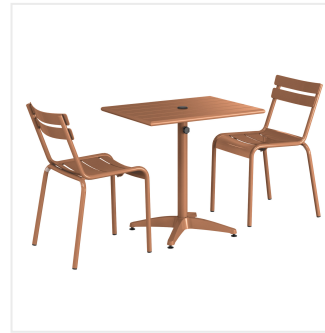

## Lancaster Table & Seating 24" x 32" Brown Powder-Coated Aluminum Dining Height Outdoor Table with Umbrella Hole and 2 Side Chairs

#4272432DUS2N

Item #: 4272432DUS2N Qty: \_\_\_\_\_

Project: \_\_\_\_\_

### Features

- Made for use on outdoor patios and bar areas
- Powder-coated aluminum construction is lightweight, durable, and resistant to corrosion
- Smooth surface with brown color creates a bright and lively outdoor atmosphere
- UV-resistant finished so that color will not fade over time
- Chair has a seating capacity of 300 lb.

## Notes & Details

Allow your guests to enjoy the breezy summer weather with this Lancaster Table & Seating 24" x 32" brown powder-coated aluminum dining height outdoor table with umbrella hole and 2 side chairs! Designed specifically for outdoor use, this combo makes an excellent addition to restaurants, bar patios, and other outdoor entertainment areas such as banquets and luaus. Their lightweight construction allows you to easily move them around your outdoor setting for the best possible view. Your guests will love the opportunity to enjoy the temperate weather with the convenience and comfort of this table!

This table features a pedestal base that allows it to stand firm on your patio. Plus, it features a built-in umbrella hole so you can pair the table with a compatible umbrella (sold separately) to add shade at your restaurant or cafe. The table's dining height is perfect to let guests sit comfortably during their meal, while the chair's slotted design allows for excellent airflow to keep guests cool. Its 300 lb. capacity brings strength and durability to the chair and your presentation.