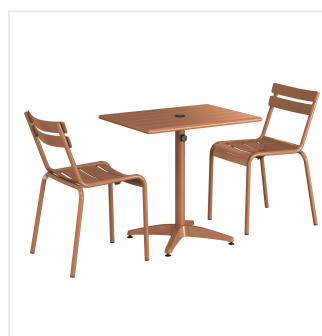

Lancaster Table & Seating 24" x 32" Brown Powder-Coated Aluminum Dining Height Outdoor Table with Umbrella Hole and 2 Side Chairs

#4272432DUS2N

Item #: 4272432DUS2N Qty: _____

Project: _____

Approval: _____ Date: _____

Features

- Made for use on outdoor patios and bar areas
- Powder-coated aluminum construction is lightweight, durable, and resistant to corrosion
- Smooth surface with brown color creates a bright and lively outdoor atmosphere
- UV-resistant finished so that color will not fade over time
- Chair has a seating capacity of 300 lb.

Notes & Details

Allow your guests to enjoy the breezy summer weather with this Lancaster Table & Seating 24" x 32" brown powder-coated aluminum dining height outdoor table with umbrella hole and 2 side chairs! Designed specifically for outdoor use, this combo makes an excellent addition to restaurants, bar patios, and other outdoor entertainment areas such as banquets and luaus. Their lightweight construction allows you to easily move them around your outdoor setting for the best possible view. Your guests will love the opportunity to enjoy the temperate weather with the convenience and comfort of this table!

This table features a pedestal base that allows it to stand firm on your patio. Plus, it features a built-in umbrella hole so you can pair the table with a compatible umbrella (sold separately) to add shade at your restaurant or cafe. The table's dining height is perfect to let guests sit comfortably during their meal, while the chair's slotted design allows for excellent airflow to keep guests cool. Its 300 lb. capacity brings strength and durability to the chair and your presentation.