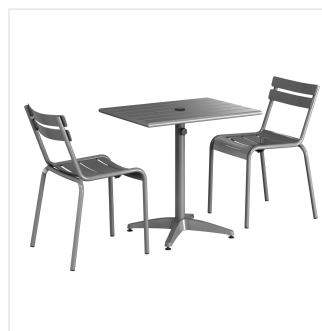

Lancaster Table & Seating 24" x 32" Matte Gray Powder-Coated Aluminum Dining Height Outdoor Table with Umbrella Hole and 2 Side Chairs

#4272432DUS2G

Item #: 4272432DUS2G Qty: _____

Project: _____

Approval: _____ Date: _____

Features

- Made for use on outdoor patios and bar areas
- Powder-coated aluminum construction is lightweight, durable, and resistant to corrosion
- Smooth surface with matte gray color creates a bright and lively outdoor atmosphere
- UV-resistant finished so that color will not fade over time
- Chair has a seating capacity of 300 lb.

Notes & Details

Allow your guests to enjoy the breezy summer weather with this Lancaster Table & Seating 24" x 32" matte gray powder-coated aluminum dining height outdoor table with umbrella hole and 2 side chairs! Designed specifically for outdoor use, this combo makes an excellent addition to restaurants, bar patios, and other outdoor entertainment areas such as banquets and luaus. Their lightweight construction allows you to easily move them around your outdoor setting for the best possible view. Your guests will love the opportunity to enjoy the temperate weather with the convenience and comfort of this table!

This table features a pedestal base that allows it to stand firm on your patio. Plus, it features a built-in umbrella hole so you can pair the table with a compatible umbrella (sold separately) to add shade at your restaurant or cafe. The table's dining height is perfect to let guests sit comfortably during their meal, while the chair's slotted design allows for excellent airflow to keep guests cool. Its 300 lb. capacity brings strength and durability to the chair and your presentation.