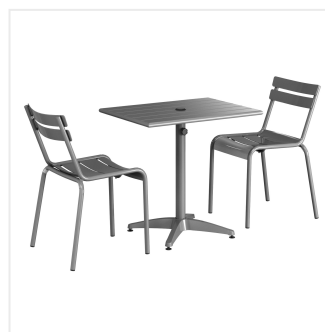

Lancaster Table & Seating 24" x 32" Matte Gray Powder-Coated Aluminum Dining Height Outdoor Table with Umbrella Hole and 2 Side Chairs

#4272432DUS2G

Item #: 4272432DUS2G Qty: _____

Project: _____

Approval: _____ Date: _____

Features

- Made for use on outdoor patios and bar areas
- Powder-coated aluminum construction is lightweight, durable, and resistant to corrosion
- Smooth surface with matte gray color creates a bright and lively outdoor atmosphere
- UV-resistant finished so that color will not fade over time
- Chair has a seating capacity of 300 lb.

Notes & Details

Allow your guests to enjoy the breezy summer weather with this Lancaster Table & Seating 24" x 32" matte gray powder-coated aluminum dining height outdoor table with umbrella hole and 2 side chairs! Designed specifically for outdoor use, this combo makes an excellent addition to restaurants, bar patios, and other outdoor entertainment areas such as banquets and luaus. Their lightweight construction allows you to easily move them around your outdoor setting for the best possible view. Your guests will love the opportunity to enjoy the temperate weather with the convenience and comfort of this table!

This table features a pedestal base that allows it to stand firm on your patio. Plus, it features a built-in umbrella hole so you can pair the table with a compatible umbrella (sold separately) to add shade at your restaurant or cafe. The table's dining height is perfect to let guests sit comfortably during their meal, while the chair's slotted design allows for excellent airflow to keep guests cool. Its 300 lb. capacity brings strength and durability to the chair and your presentation.