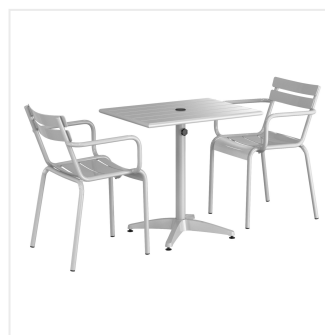

Lancaster Table & Seating 24" x 32" Silver Powder-Coated Aluminum Dining Height Outdoor Table with Umbrella Hole and 2 Arm Chairs

#4272432DUA2S

Item #: 4272432DUA2S Qty: _____

Project: _____

Approval: _____ Date: _____

Features

- Made for use on outdoor patios and bar areas
- Powder-coated aluminum construction is lightweight, durable, and resistant to corrosion
- Smooth surface with silver color creates a bright and lively outdoor atmosphere
- UV-resistant finished so that color will not fade over time
- Chair has a seating capacity of 300 lb.

Notes & Details

Allow your guests to enjoy the breezy summer weather with this Lancaster Table & Seating 24" x 32" silver powder-coated aluminum dining height outdoor table with umbrella hole and 2 arm chairs! Designed specifically for outdoor use, this combo makes an excellent addition to restaurants, bar patios, and other outdoor entertainment areas such as banquets and luaus. Their lightweight construction allows you to easily move them around your outdoor setting for the best possible view. Your guests will love the opportunity to enjoy the temperate weather with the convenience and comfort of this table!

This table features a pedestal base that allows it to stand firm on your patio. Plus, it features a built-in umbrella hole so you can pair the table with a compatible umbrella (sold separately) to add shade at your restaurant or cafe. The table's dining height is perfect to let guests sit comfortably during their meal, while the chair's armrests create additional comfort. The slotted design allows for excellent airflow to keep guests cool while they dine. Its 300 lb. capacity brings strength and durability to the chair and your presentation.