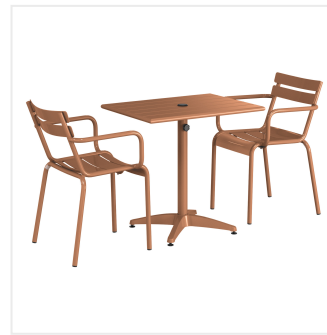

## Lancaster Table & Seating 24" x 32" Brown Powder-Coated Aluminum Dining Height Outdoor Table with Umbrella Hole and 2 Arm Chairs

#4272432DUA2N

Item #: 4272432DUA2N Qty: \_\_\_\_\_

Project: \_\_\_\_\_

Approval: \_\_\_\_\_ Date: \_\_\_\_\_

### Features

- Made for use on outdoor patios and bar areas
- Powder-coated aluminum construction is lightweight, durable, and resistant to corrosion
- Smooth surface with brown color creates a bright and lively outdoor atmosphere
- UV-resistant finished so that color will not fade over time
- Chair has a seating capacity of 300 lb.

## Notes & Details

Allow your guests to enjoy the breezy summer weather with this Lancaster Table & Seating 24" x 32" brown powder-coated aluminum dining height outdoor table with umbrella hole and 2 arm chairs! Designed specifically for outdoor use, this combo makes an excellent addition to restaurants, bar patios, and other outdoor entertainment areas such as banquets and luaus. Their lightweight construction allows you to easily move them around your outdoor setting for the best possible view. Your guests will love the opportunity to enjoy the temperate weather with the convenience and comfort of this table!

This table features a pedestal base that allows it to stand firm on your patio. Plus, it features a built-in umbrella hole so you can pair the table with a compatible umbrella (sold separately) to add shade at your restaurant or cafe. The table's dining height is perfect to let guests sit comfortably during their meal, while the chair's armrests create additional comfort. The slotted design allows for excellent airflow to keep guests cool while they dine. Its 300 lb. capacity brings strength and durability to the chair and your presentation.