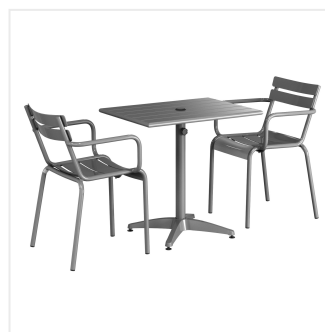

## Lancaster Table & Seating 24" x 32" Matte Gray Powder-Coated Aluminum Dining Height Outdoor Table with Umbrella Hole and 2 Arm Chairs

#4272432DUA2G

Item #: 4272432DUA2G Qty: \_\_\_\_\_

Project: \_\_\_\_\_

### Features

- Made for use on outdoor patios and bar areas
- Powder-coated aluminum construction is lightweight, durable, and resistant to corrosion
- Smooth surface with matte gray color creates a bright and lively outdoor atmosphere
- UV-resistant finished so that color will not fade over time
- Chair has a seating capacity of 300 lb.

## Notes & Details

Allow your guests to enjoy the breezy summer weather with this Lancaster Table & Seating 24" x 32" matte gray powder-coated aluminum dining height outdoor table with umbrella hole and 2 arm chairs! Designed specifically for outdoor use, this combo makes an excellent addition to restaurants, bar patios, and other outdoor entertainment areas such as banquets and luaus. Their lightweight construction allows you to easily move them around your outdoor setting for the best possible view. Your guests will love the opportunity to enjoy the temperate weather with the convenience and comfort of this table!

This table features a pedestal base that allows it to stand firm on your patio. Plus, it features a built-in umbrella hole so you can pair the table with a compatible umbrella (sold separately) to add shade at your restaurant or cafe. The table's dining height is perfect to let guests sit comfortably during their meal, while the chair's armrests create additional comfort. The slotted design allows for excellent airflow to keep guests cool while they dine. Its 300 lb. capacity brings strength and durability to the chair and your presentation.