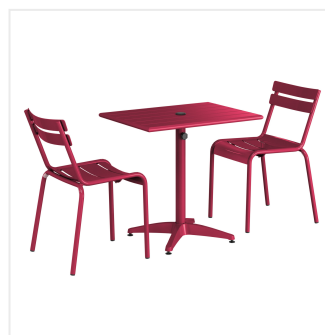

Lancaster Table & Seating 24" x 32" Sangria Powder-Coated Aluminum Standard Height Outdoor Table with Umbrella Hole and 2 Side Chairs

#4272432DS2SG

Item #: 4272432DS2SG Qty: _____

Project: _____

Approval: _____ Date: _____

Features

- Made for use on outdoor patios and bar areas
- Powder-coated aluminum construction is lightweight, durable, and resistant to corrosion
- Smooth surface with sangria color creates a bright and lively outdoor atmosphere
- UV-resistant finished so that color will not fade over time
- Chair has a seating capacity of 300 lb.

Notes & Details

Allow your guests to enjoy the breezy summer weather with this Lancaster Table & Seating 24" x 32" sangria powder-coated aluminum standard height outdoor table with umbrella hole and 2 side chairs! Designed specifically for outdoor use, this combo makes an excellent addition to restaurants, bar patios, and other outdoor entertainment areas such as banquets and luaus. Their lightweight construction allows you to easily move them around your outdoor setting for the best possible view. Your guests will love the opportunity to enjoy the temperate weather with the convenience and comfort of this table!

This table features a pedestal base that allows it to stand firm on your patio. Plus, it features a built-in umbrella hole so you can pair the table with a compatible umbrella (sold separately) to add shade at your restaurant or cafe. The table's standard height is perfect to let guests sit comfortably during their meal, while the chair's slotted design allows for excellent airflow to keep guests cool. Its 300 lb. capacity brings strength and durability to the chair and your presentation.