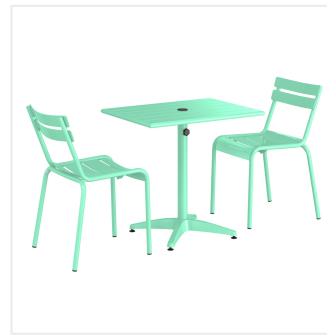

## Lancaster Table & Seating 24" x 32" Seafoam Powder-Coated Aluminum Standard Height Outdoor Table with Umbrella Hole and 2 Side Chairs

#4272432DS2SF

Item #: 4272432DS2SF Qty: \_\_\_\_\_

Project: \_\_\_\_\_

### Features

- Made for use on outdoor patios and bar areas
- Powder-coated aluminum construction is lightweight, durable, and resistant to corrosion
- Smooth surface with seafoam color creates a bright and lively outdoor atmosphere
- UV-resistant finished so that color will not fade over time
- Chair has a seating capacity of 300 lb.

## Notes & Details

Allow your guests to enjoy the breezy summer weather with this Lancaster Table & Seating 24" x 32" seafoam powder-coated aluminum standard height outdoor table with umbrella hole and 2 side chairs! Designed specifically for outdoor use, this combo makes an excellent addition to restaurants, bar patios, and other outdoor entertainment areas such as banquets and luaus. Their lightweight construction allows you to easily move them around your outdoor setting for the best possible view. Your guests will love the opportunity to enjoy the temperate weather with the convenience and comfort of this table!

This table features a pedestal base that allows it to stand firm on your patio. Plus, it features a built-in umbrella hole so you can pair the table with a compatible umbrella (sold separately) to add shade at your restaurant or cafe. The table's standard height is perfect to let guests sit comfortably during their meal, while the chair's slotted design allows for excellent airflow to keep guests cool. Its 300 lb. capacity brings strength and durability to the chair and your presentation.