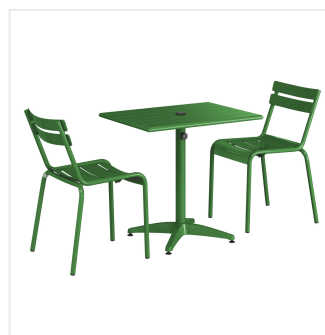

Lancaster Table & Seating 24" x 32" Green Powder-Coated Aluminum Standard Height Outdoor Table with Umbrella Hole and 2 Side Chairs

#4272432DS2GN

Item #: 4272432DS2GN Qty: _____

Project: _____

Approval: _____ Date: _____

Features

- Made for use on outdoor patios and bar areas
- Powder-coated aluminum construction is lightweight, durable, and resistant to corrosion
- Smooth surface with green color creates a bright and lively outdoor atmosphere
- UV-resistant finished so that color will not fade over time
- Chair has a seating capacity of 300 lb.

Notes & Details

Allow your guests to enjoy the breezy summer weather with this Lancaster Table & Seating 24" x 32" green powder-coated aluminum standard height outdoor table with umbrella hole and 2 side chairs! Designed specifically for outdoor use, this combo makes an excellent addition to restaurants, bar patios, and other outdoor entertainment areas such as banquets and luaus. Their lightweight construction allows you to easily move them around your outdoor setting for the best possible view. Your guests will love the opportunity to enjoy the temperate weather with the convenience and comfort of this table!

This table features a pedestal base that allows it to stand firm on your patio. Plus, it features a built-in umbrella hole so you can pair the table with a compatible umbrella (sold separately) to add shade at your restaurant or cafe. The table's standard height is perfect to let guests sit comfortably during their meal, while the chair's slotted design allows for excellent airflow to keep guests cool. Its 300 lb. capacity brings strength and durability to the chair and your presentation.