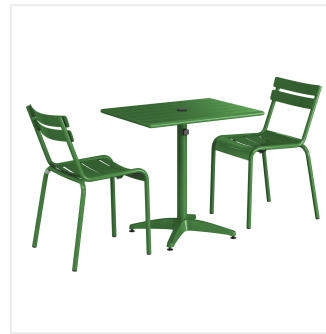

Lancaster Table & Seating 24" x 32" Green Powder-Coated Aluminum Standard Height Outdoor Table with Umbrella Hole and 2 Side Chairs

#4272432DS2GN

Item #: 4272432DS2GN Qty: _____

Project: _____

Approval: _____ Date: _____

Features

- Made for use on outdoor patios and bar areas
- Powder-coated aluminum construction is lightweight, durable, and resistant to corrosion
- Smooth surface with green color creates a bright and lively outdoor atmosphere
- UV-resistant finished so that color will not fade over time
- Chair has a seating capacity of 300 lb.

Notes & Details

Allow your guests to enjoy the breezy summer weather with this Lancaster Table & Seating 24" x 32" green powder-coated aluminum standard height outdoor table with umbrella hole and 2 side chairs! Designed specifically for outdoor use, this combo makes an excellent addition to restaurants, bar patios, and other outdoor entertainment areas such as banquets and luaus. Their lightweight construction allows you to easily move them around your outdoor setting for the best possible view. Your guests will love the opportunity to enjoy the temperate weather with the convenience and comfort of this table!

This table features a pedestal base that allows it to stand firm on your patio. Plus, it features a built-in umbrella hole so you can pair the table with a compatible umbrella (sold separately) to add shade at your restaurant or cafe. The table's standard height is perfect to let guests sit comfortably during their meal, while the chair's slotted design allows for excellent airflow to keep guests cool. Its 300 lb. capacity brings strength and durability to the chair and your presentation.