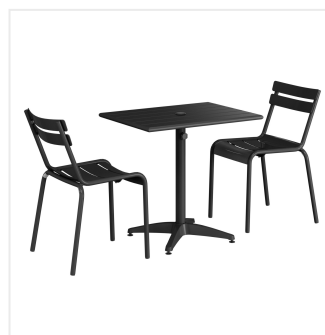

Lancaster Table & Seating 24" x 32" Black Powder-Coated Aluminum Standard Height Outdoor Table with Umbrella Hole and 2 Side Chairs

#4272432DS2BK

Item #: 4272432DS2BK Qty: _____

Project: _____

Approval: _____ Date: _____

Features

- Made for use on outdoor patios and bar areas
- Powder-coated aluminum construction is lightweight, durable, and resistant to corrosion
- Smooth surface with black color creates a striking and lively outdoor atmosphere
- UV-resistant finished so that color will not fade over time
- Chair has a seating capacity of 300 lb.

Notes & Details

Allow your guests to enjoy the breezy summer weather with this Lancaster Table & Seating 24" x 32" black powder-coated aluminum standard height outdoor table with umbrella hole and 2 side chairs! Designed specifically for outdoor use, this combo makes an excellent addition to restaurants, bar patios, and other outdoor entertainment areas such as banquets and luaus. Their lightweight construction allows you to easily move them around your outdoor setting for the best possible view. Your guests will love the opportunity to enjoy the temperate weather with the convenience and comfort of this table!

This table features a pedestal base that allows it to stand firm on your patio. Plus, it features a built-in umbrella hole so you can pair the table with a compatible umbrella (sold separately) to add shade at your restaurant or cafe. The table's standard height is perfect to let guests sit comfortably during their meal, while the chair's slotted design allows for excellent airflow to keep guests cool. Its 300 lb. capacity brings strength and durability to the chair and your presentation.