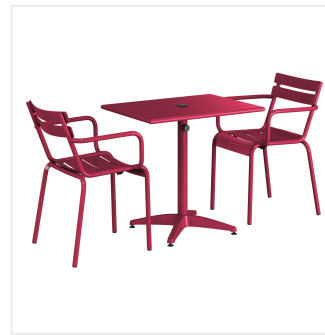

Lancaster Table & Seating 24" x 32" Sangria Powder-Coated Aluminum Standard Height Outdoor Table with Umbrella Hole and 2 Arm Chairs

#4272432DA2SG

Item #: 4272432DA2SG Qty: _____

Project: _____

Approval: _____ Date: _____

Features

- Made for use on outdoor patios and bar areas
- Powder-coated aluminum construction is lightweight, durable, and resistant to corrosion
- Smooth surface with sangria color creates a bright and lively outdoor atmosphere
- UV-resistant finished so that color will not fade over time
- Chair has a seating capacity of 300 lb.

Notes & Details

Allow your guests to enjoy the breezy summer weather with this Lancaster Table & Seating 24" x 32" sangria powder-coated aluminum standard height outdoor table with umbrella hole and 2 arm chairs! Designed specifically for outdoor use, this combo makes an excellent addition to restaurants, bar patios, and other outdoor entertainment areas such as banquets and luaus. Their lightweight construction allows you to easily move them around your outdoor setting for the best possible view. Your guests will love the opportunity to enjoy the temperate weather with the convenience and comfort of this table!

This table features a pedestal base that allows it to stand firm on your patio. Plus, it features a built-in umbrella hole so you can pair the table with a compatible umbrella (sold separately) to add shade at your restaurant or cafe. The table's standard height is perfect to let guests sit comfortably during their meal, while the chair's armrests create additional comfort. The slotted design allows for excellent airflow to keep guests cool while they dine. Its 300 lb. capacity brings strength and durability to the chair and your presentation.