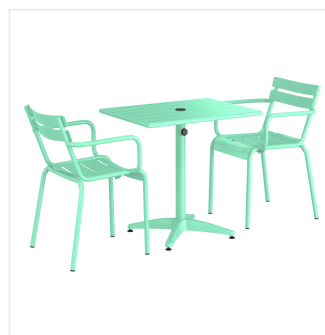

Lancaster Table & Seating 24" x 32" Seafoam Powder-Coated Aluminum Standard Height Outdoor Table with Umbrella Hole and 2 Arm Chairs

#4272432DA2SF

Item #: 4272432DA2SF Qty: _____

Project: _____

Approval: _____ Date: _____

Features

- Made for use on outdoor patios and bar areas
- Powder-coated aluminum construction is lightweight, durable, and resistant to corrosion
- Smooth surface with seafoam color creates a bright and lively outdoor atmosphere
- UV-resistant finished so that color will not fade over time
- Chair has a seating capacity of 300 lb.

Notes & Details

Allow your guests to enjoy the breezy summer weather with this Lancaster Table & Seating 24" x 32" seafoam powder-coated aluminum standard height outdoor table with umbrella hole and 2 arm chairs! Designed specifically for outdoor use, this combo makes an excellent addition to restaurants, bar patios, and other outdoor entertainment areas such as banquets and luaus. Their lightweight construction allows you to easily move them around your outdoor setting for the best possible view. Your guests will love the opportunity to enjoy the temperate weather with the convenience and comfort of this table!

This table features a pedestal base that allows it to stand firm on your patio. Plus, it features a built-in umbrella hole so you can pair the table with a compatible umbrella (sold separately) to add shade at your restaurant or cafe. The table's standard height is perfect to let guests sit comfortably during their meal, while the chair's armrests create additional comfort. The slotted design allows for excellent airflow to keep guests cool while they dine. Its 300 lb. capacity brings strength and durability to the chair and your presentation.