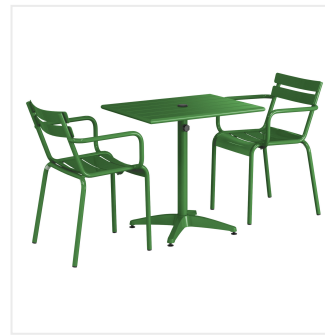

## Lancaster Table & Seating 24" x 32" Green Powder-Coated Aluminum Standard Height Outdoor Table with Umbrella Hole and 2 Arm Chairs

#4272432DA2GN

Item #: 4272432DA2GN Qty: \_\_\_\_\_

Project: \_\_\_\_\_

### Features

- Made for use on outdoor patios and bar areas
- Powder-coated aluminum construction is lightweight, durable, and resistant to corrosion
- Smooth surface with green color creates a bright and lively outdoor atmosphere
- UV-resistant finished so that color will not fade over time
- Chair has a seating capacity of 300 lb.

## Notes & Details

Allow your guests to enjoy the breezy summer weather with this Lancaster Table & Seating 24" x 32" green powder-coated aluminum standard height outdoor table with umbrella hole and 2 arm chairs! Designed specifically for outdoor use, this combo makes an excellent addition to restaurants, bar patios, and other outdoor entertainment areas such as banquets and luaus. Their lightweight construction allows you to easily move them around your outdoor setting for the best possible view. Your guests will love the opportunity to enjoy the temperate weather with the convenience and comfort of this table!

This table features a pedestal base that allows it to stand firm on your patio. Plus, it features a built-in umbrella hole so you can pair the table with a compatible umbrella (sold separately) to add shade at your restaurant or cafe. The table's standard height is perfect to let guests sit comfortably during their meal, while the chair's armrests create additional comfort. The slotted design allows for excellent airflow to keep guests cool while they dine. Its 300 lb. capacity brings strength and durability to the chair and your presentation.