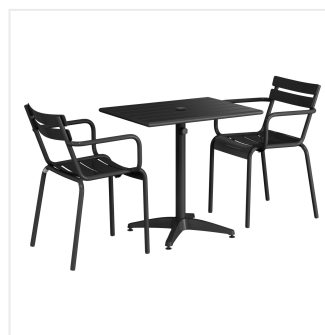

## Lancaster Table & Seating 24" x 32" Black Powder-Coated Aluminum Standard Height Outdoor Table with Umbrella Hole and 2 Arm Chairs

#4272432DA2BK

Item #: 4272432DA2BK Qty: \_\_\_\_\_

Project: \_\_\_\_\_

### Features

- Made for use on outdoor patios and bar areas
- Powder-coated aluminum construction is lightweight, durable, and resistant to corrosion
- Smooth surface with black color creates a striking and lively outdoor atmosphere
- UV-resistant finished so that color will not fade over time
- Chair has a seating capacity of 300 lb.

## Notes & Details

Allow your guests to enjoy the breezy summer weather with this Lancaster Table & Seating 24" x 32" black powder-coated aluminum standard height outdoor table with umbrella hole and 2 arm chairs! Designed specifically for outdoor use, this combo makes an excellent addition to restaurants, bar patios, and other outdoor entertainment areas such as banquets and luaus. Their lightweight construction allows you to easily move them around your outdoor setting for the best possible view. Your guests will love the opportunity to enjoy the temperate weather with the convenience and comfort of this table!

This table features a pedestal base that allows it to stand firm on your patio. Plus, it features a built-in umbrella hole so you can pair the table with a compatible umbrella (sold separately) to add shade at your restaurant or cafe. The table's standard height is perfect to let guests sit comfortably during their meal, while the chair's armrests create additional comfort. The slotted design allows for excellent airflow to keep guests cool while they dine. Its 300 lb. capacity brings strength and durability to the chair and your presentation.