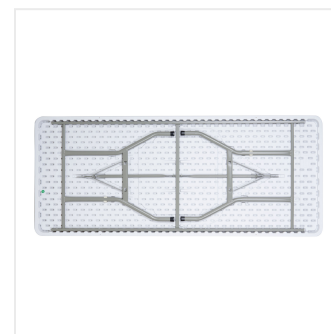

Lancaster Table & Seating 30" x 72" Granite White Heavy-Duty Blow Molded Plastic Folding Table with 4 White Folding Chairs

#384Y72304KIT

Item #: 384Y72304KIT Qty: _____

Project: _____

Approval: _____ Date: _____

Certifications

Seating Capacity: 6 - 8

Technical Data

Length	72 Inches
Width	30 Inches
Height	29 Inches
Back Width	19 Inches
Chair Width	18 3/4 Inches
Seat Width	16 1/4 Inches
Chair Depth	20 Inches
Seat Depth	16 1/2 Inches
Adjustable Height	Fixed
Back Height	9 1/2 Inches

Technical Data

Chair Height	32 1/2 Inches
Seat Height	18 Inches
Capacity	250 lb.
Color	White
Features	Folding
Finish	White Granite
Frame Color	Gray
Frame Material	Steel
Leg Style	Wishbone
Material	Plastic
Shape	Rectangle
Tabletop Material	Plastic
Type	Folding Table / Chair Sets
Usage	Indoor Outdoor