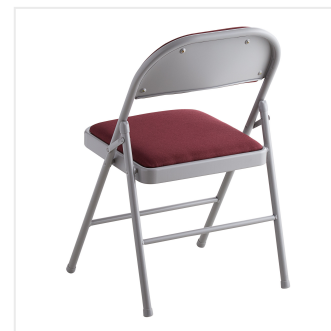

Lancaster Table & Seating Burgundy Fabric Folding Chair with Padded Seat

#384DGBUFAB

Item #: 384DGBUFAB Qty: _____

Project: _____

Approval: _____ Date: _____

Features

- 1" thick foam padded seat for additional comfort
- Gray frame and burgundy fabric upholstery
- 18-gauge steel frame provides durability in commercial settings
- 300 lb. weight capacity
- Includes non-marring floor glides

Technical Data

| | |
|-----------------|------------------|
| Width | 18 1/2 Inches |
| Depth | 19 Inches |
| Height | 29 Inches |
| Capacity | 300 lb. |
| Color | Burgundy |
| Frame Material | Steel |
| Padded Seat | With Padded Seat |
| Seat Material | Fabric |
| Type | Folding Chairs |
| Weight Capacity | 300 lb. |

Notes & Details

This Lancaster Table & Seating burgundy fabric folding chair with padded seat is a great addition to any catered event! It is made of strong and durable 18-gauge steel ensuring that its attractive, professional appearance will last throughout years of service. The back and seat have soft, fabric upholstery to allow for optimum comfort. Its 1" thick foam padded seat adds comfortability to the chair.

This chair's fabric is burgundy while the frame is gray colored to give it an attractive look. Thanks to its construction, this chair can be used both indoors and outdoors. It is versatile enough for both casual and formal events, making it an economical choice for any business. Each foot features a non-marring floor glide to protect floors from scratches and scuffs. After your event is over, this lightweight chair folds up for easy transportation and compact storage. Make setting up and tearing down parties and banquets simpler than ever with this folding chair!