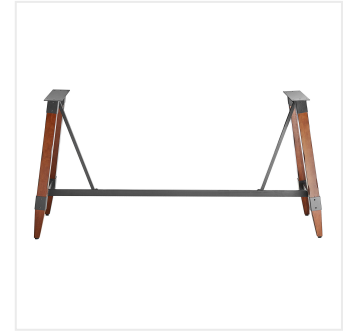

Lancaster Table & Seating Industrial Antique Walnut Bar Height Trestle Table Base for 30" x 96" Table Tops

#349TB96WAL37

Item #: 349TB96WAL37 Qty: _____

Project: _____

Approval: _____ Date: _____

Features

- Industrial-style trestle base with antique walnut finish
- Steel frame adds durability and style
- Adjustable feet prevent table from wobbling
- Compatible with Lancaster Table & Seating 30" x 96" live edge table tops (sold separately)
- Ships unassembled to save on shipping costs

Technical Data

Length	80 3/4 Inches
Width	28 1/4 Inches
Height	40 3/4 Inches
Height Style	Bar Height
Assembled	Assembly Required
Base Style	Trestle
Capacity	300 lb.
Color	Brown
Features	Adjustable Feet
Finish	Antique Walnut

Technical Data

Material	Steel Wood
Type	Table Bases
Usage	Indoor

Notes & Details

Rural countryside meets urban city with this Lancaster Table & Seating industrial antique walnut bar height trestle table base for 30" x 96" table tops. This table base combines the natural look of wood with rugged metal accents to add a rustic element with contemporary flair to your establishment. The perfect piece for your winery, brewery, or farm-to-table eatery, this table base elevates compatible table tops to bar height, ensuring tables stay steady and balanced while guests enjoy your signature drinks and dishes.

This table base features tapered, solid wood legs fitted into a steel trestle frame for a base that is both sleek and exceptionally sturdy. The wide trestle design helps prevent the table from wobbling, while the adjustable feet add stability and help protect floors from scratches and scuffs. Thanks to its generous 300 lb. weight capacity, this table base will provide a reliable foundation for heavy meals, dinnerware, and decor. Plus, the antique walnut finish highlights the distinctive woodgrain patterns and gives the table a simple, elegant hue, providing your establishment with a unique aesthetic that can't be duplicated.