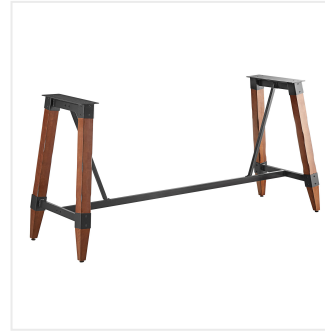

Lancaster Table & Seating Industrial Antique Walnut Bar Height Trestle Table Base for 30" x 96" Table Tops

#349TB96WAL37

Item #: 349TB96WAL37 Qty: _____

Project: _____

Approval: _____ Date: _____

Features

- Industrial-style trestle base with antique walnut finish
- Steel frame adds durability and style
- Adjustable feet prevent table from wobbling
- Compatible with Lancaster Table & Seating 30" x 96" live edge table tops (sold separately)
- Ships unassembled to save on shipping costs

Technical Data

Length	80 3/4 Inches
Width	28 1/4 Inches
Height	40 3/4 Inches
Height Style	Bar Height
Assembled	Assembly Required
Base Style	Trestle
Capacity	300 lb.
Color	Brown
Features	Adjustable Feet
Finish	Antique Walnut

Technical Data

Material	Steel Wood
Type	Table Bases
Usage	Indoor

Notes & Details

Rural countryside meets urban city with this Lancaster Table & Seating industrial antique walnut bar height trestle table base for 30" x 96" table tops. This table base combines the natural look of wood with rugged metal accents to add a rustic element with contemporary flair to your establishment. The perfect piece for your winery, brewery, or farm-to-table eatery, this table base elevates compatible table tops to bar height, ensuring tables stay steady and balanced while guests enjoy your signature drinks and dishes.

This table base features tapered, solid wood legs fitted into a steel trestle frame for a base that is both sleek and exceptionally sturdy. The wide trestle design helps prevent the table from wobbling, while the adjustable feet add stability and help protect floors from scratches and scuffs. Thanks to its generous 300 lb. weight capacity, this table base will provide a reliable foundation for heavy meals, dinnerware, and decor. Plus, the antique walnut finish highlights the distinctive woodgrain patterns and gives the table a simple, elegant hue, providing your establishment with a unique aesthetic that can't be duplicated.