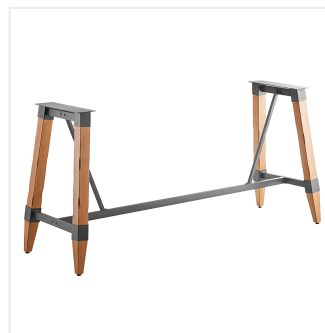

## Lancaster Table & Seating Industrial Antique Natural Bar Height Trestle Table Base for 30" x 96" Table Tops

#349TB96NAT37

Item #: 349TB96NAT37 Qty: \_\_\_\_\_

Project: \_\_\_\_\_

Approval: \_\_\_\_\_ Date: \_\_\_\_\_

### Features

- Industrial-style trestle base with antique natural finish
- Steel frame adds durability and style
- Adjustable feet prevent table from wobbling
- Compatible with Lancaster Table & Seating 30" x 96" live edge table tops (sold separately)
- Ships unassembled to save on shipping costs

## Notes & Details

Rural countryside meets urban city with this Lancaster Table & Seating industrial antique natural bar height trestle table base for 30" x 96" table tops. This table base combines the natural look of wood with rugged metal accents to add a rustic element with contemporary flair to your establishment. The perfect piece for your winery, brewery, or farm-to-table eatery, this table base elevates compatible table tops to bar height, ensuring tables stay steady and balanced while guests enjoy your signature drinks and dishes.

This table base features tapered, solid wood legs fitted into a steel trestle frame for a base that is both sleek and exceptionally sturdy. The wide trestle design helps prevent the table from wobbling, while the adjustable feet add stability and help protect floors from scratches and scuffs. Thanks to its generous 300 lb. weight capacity, this table base will provide a reliable foundation for heavy meals, dinnerware, and decor. Plus, the antique natural finish highlights the distinctive woodgrain patterns and gives the table a warm, inviting hue, providing your establishment with a unique aesthetic that can't be duplicated.