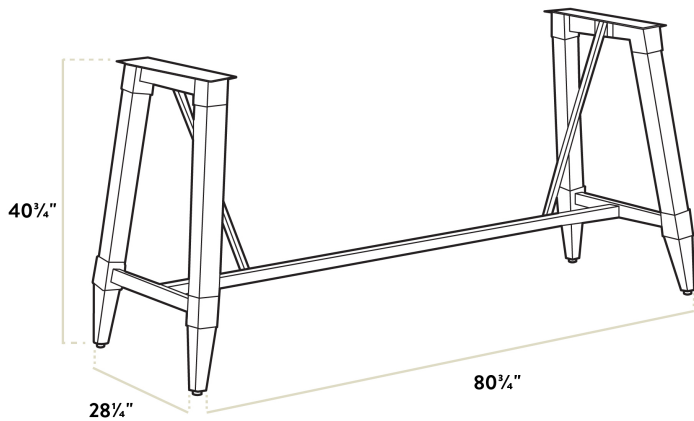

## Lancaster Table & Seating Industrial Antique Natural Bar Height Trestle Table Base for 30" x 96" Table Tops

#349TB96NAT37

Item #: 349TB96NAT37 Qty: \_\_\_\_\_

Project: \_\_\_\_\_

Approval: \_\_\_\_\_ Date: \_\_\_\_\_

### Features

- Industrial-style trestle base with antique natural finish
- Steel frame adds durability and style
- Adjustable feet prevent table from wobbling
- Compatible with Lancaster Table & Seating 30" x 96" live edge table tops (sold separately)
- Ships unassembled to save on shipping costs

### Technical Data

Length	80 3/4 Inches
Width	28 1/4 Inches
Height	40 3/4 Inches
Height Style	Bar Height
Assembled	Assembly Required
Base Style	Trestle
Capacity	300 lb.
Color	Beige
Features	Adjustable Feet
Finish	Antique Natural

## Notes & Details

Rural countryside meets urban city with this Lancaster Table & Seating industrial antique natural bar height trestle table base for 30" x 96" table tops. This table base combines the natural look of wood with rugged metal accents to add a rustic element with contemporary flair to your establishment. The perfect piece for your winery, brewery, or farm-to-table eatery, this table base elevates compatible table tops to bar height, ensuring tables stay steady and balanced while guests enjoy your signature drinks and dishes.