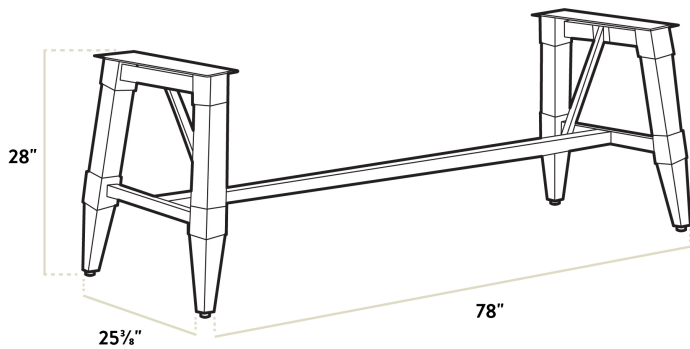

## Lancaster Table & Seating Industrial Antique Natural Standard Height Trestle Table Base for 30" x 96" Table Tops

#349TB96NAT30

Item #: 349TB96NAT30 Qty: \_\_\_\_\_

Project: \_\_\_\_\_

Approval: \_\_\_\_\_ Date: \_\_\_\_\_

### Features

- Industrial-style trestle base with antique natural finish
- Steel frame adds durability and style
- Adjustable feet prevent table from wobbling
- Compatible with Lancaster Table & Seating 30" x 96" live edge table tops (sold separately)
- Ships unassembled to save on shipping costs

### Technical Data

Length	78 Inches
Width	25 3/8 Inches
Height	28 Inches
Height Style	Standard Height
Assembled	Assembly Required
Base Style	Trestle
Capacity	400 lb.
Color	Beige
Features	Adjustable Feet
Finish	Antique Natural

## Notes & Details

Rural countryside meets urban city with this Lancaster Table & Seating industrial antique natural standard height trestle table base for 30" x 96" table tops. This table base combines the natural look of wood with rugged metal accents to add a rustic element with contemporary flair to your establishment. The perfect piece for your winery, brewery, or farm-to-table eatery, this table base elevates compatible table tops to standard dining height, ensuring tables stay steady and balanced while guests enjoy your signature drinks and dishes.