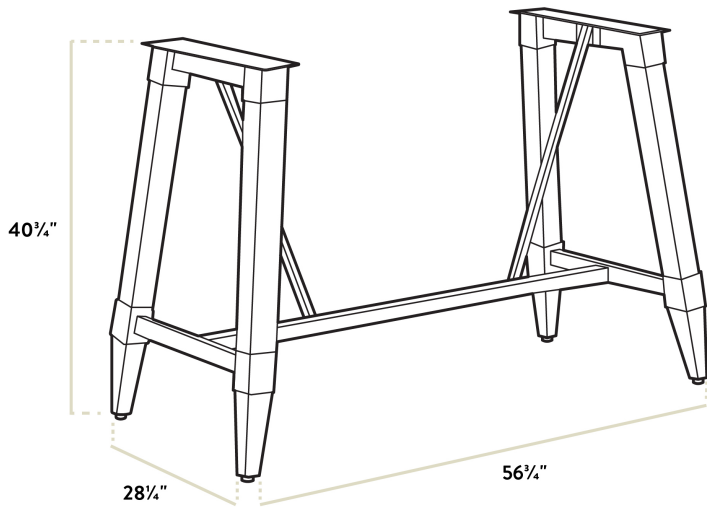

Lancaster Table & Seating Industrial Antique Walnut Bar Height Trestle Table Base for 30" x 72" Table Tops

#349TB72WAL37

Item #: 349TB72WAL37 Qty: _____

Project: _____

Approval: _____ Date: _____

Features

- Industrial-style trestle base with antique walnut finish
- Steel frame adds durability and style
- Adjustable feet prevent table from wobbling
- Compatible with Lancaster Table & Seating 30" x 72" live edge table tops (sold separately)
- Ships unassembled to save on shipping costs

Technical Data

Length	56 3/4 Inches
Width	28 1/4 Inches
Height	40 3/4 Inches
Height Style	Bar Height
Assembled	Assembly Required
Base Style	Trestle
Capacity	300 lb.
Color	Brown
Features	Adjustable Feet
Finish	Antique Walnut

Technical Data

Material	Steel Wood
Type	Table Bases
Usage	Indoor

Plan View

Notes & Details

Rural countryside meets urban city with this Lancaster Table & Seating industrial antique walnut bar height trestle table base for 30" x 72" table tops. This table base combines the natural look of wood with rugged metal accents to add a rustic element with contemporary flair to your establishment. The perfect piece for your winery, brewery, or farm-to-table eatery, this table base elevates compatible table tops to bar height, ensuring tables stay steady and balanced while guests enjoy your signature drinks and dishes.

This table base features tapered, solid wood legs fitted into a steel trestle frame for a base that is both sleek and exceptionally sturdy. The wide trestle design helps prevent the table from wobbling, while the adjustable feet add stability and help protect floors from scratches and scuffs. Thanks to its generous 300 lb. weight capacity, this table base will provide a reliable foundation for heavy meals, dinnerware, and decor. Plus, the antique walnut finish highlights the distinctive woodgrain patterns and gives the table a simple, elegant hue, providing your establishment with a unique aesthetic that can't be duplicated.