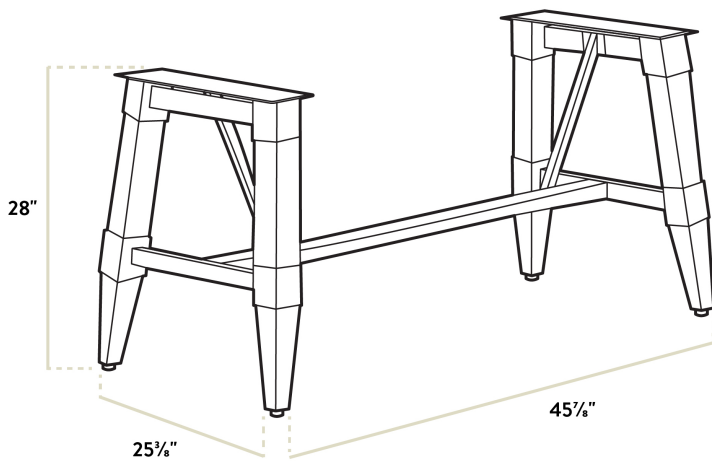

Lancaster Table & Seating Industrial Antique Walnut Standard Height Trestle Table Base for 30" x 72" Table Tops

#349TB72WAL30

Item #: 349TB72WAL30 Qty: _____

Project: _____

Approval: _____ Date: _____

Features

- Industrial-style trestle base with antique walnut finish
- Steel frame adds durability and style
- Adjustable feet prevent table from wobbling
- Compatible with Lancaster Table & Seating 30" x 72" live edge table tops (sold separately)
- Ships unassembled to save on shipping costs

Technical Data

Length	53 7/8 Inches
Width	25 3/8 Inches
Height	28 Inches
Height Style	Standard Height
Assembled	Assembly Required
Base Style	Trestle
Capacity	400 lb.
Color	Brown
Features	Adjustable Feet
Finish	Antique Walnut

Technical Data

Material	Steel Wood
Type	Table Bases
Usage	Indoor

Plan View

Notes & Details

Rural countryside meets urban city with this Lancaster Table & Seating industrial antique walnut standard height trestle table base for 30" x 72" table tops. This table base combines the natural look of wood with rugged metal accents to add a rustic element with contemporary flair to your establishment. The perfect piece for your winery, brewery, or farm-to-table eatery, this table base elevates compatible table tops to standard dining height, ensuring tables stay steady and balanced while guests enjoy your signature drinks and dishes.