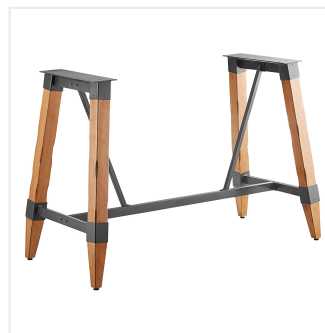

## Lancaster Table & Seating Industrial Antique Natural Bar Height Trestle Table Base for 30" x 72" Table Tops

#349TB72NAT37

Item #: 349TB72NAT37 Qty: \_\_\_\_\_

Project: \_\_\_\_\_

Approval: \_\_\_\_\_ Date: \_\_\_\_\_

### Features

- Industrial-style trestle base with antique natural finish
- Steel frame adds durability and style
- Adjustable feet prevent table from wobbling
- Compatible with Lancaster Table & Seating 30" x 72" live edge table tops (sold separately)
- Ships unassembled to save on shipping costs

## Notes & Details

Rural countryside meets urban city with this Lancaster Table & Seating industrial antique natural bar height trestle table base for 30" x 72" table tops. This table base combines the natural look of wood with rugged metal accents to add a rustic element with contemporary flair to your establishment. The perfect piece for your winery, brewery, or farm-to-table eatery, this table base elevates compatible table tops to bar height, ensuring tables stay steady and balanced while guests enjoy your signature drinks and dishes.

This table base features tapered, solid wood legs fitted into a steel trestle frame for a base that is both sleek and exceptionally sturdy. The wide trestle design helps prevent the table from wobbling, while the adjustable feet add stability and help protect floors from scratches and scuffs. Thanks to its generous 300 lb. weight capacity, this table base will provide a reliable foundation for heavy meals, dinnerware, and decor. Plus, the antique natural finish highlights the distinctive woodgrain patterns and gives the table a warm, inviting hue, providing your establishment with a unique aesthetic that can't be duplicated.