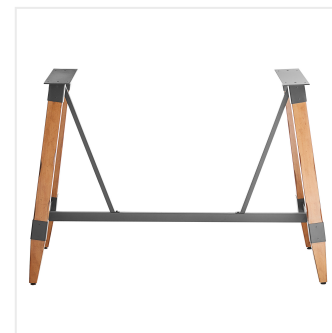

## Lancaster Table & Seating Industrial Antique Natural Bar Height Trestle Table Base for 30" x 72" Table Tops

#349TB72NAT37

Item #: 349TB72NAT37 Qty: \_\_\_\_\_

Project: \_\_\_\_\_

Approval: \_\_\_\_\_ Date: \_\_\_\_\_

### Features

- Industrial-style trestle base with antique natural finish
- Steel frame adds durability and style
- Adjustable feet prevent table from wobbling
- Compatible with Lancaster Table & Seating 30" x 72" live edge table tops (sold separately)
- Ships unassembled to save on shipping costs

## Notes & Details

Rural countryside meets urban city with this Lancaster Table & Seating industrial antique natural bar height trestle table base for 30" x 72" table tops. This table base combines the natural look of wood with rugged metal accents to add a rustic element with contemporary flair to your establishment. The perfect piece for your winery, brewery, or farm-to-table eatery, this table base elevates compatible table tops to bar height, ensuring tables stay steady and balanced while guests enjoy your signature drinks and dishes.

This table base features tapered, solid wood legs fitted into a steel trestle frame for a base that is both sleek and exceptionally sturdy. The wide trestle design helps prevent the table from wobbling, while the adjustable feet add stability and help protect floors from scratches and scuffs. Thanks to its generous 300 lb. weight capacity, this table base will provide a reliable foundation for heavy meals, dinnerware, and decor. Plus, the antique natural finish highlights the distinctive woodgrain patterns and gives the table a warm, inviting hue, providing your establishment with a unique aesthetic that can't be duplicated.