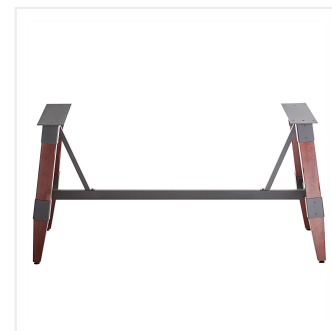

## Lancaster Table & Seating Industrial Mahogany Standard Height Trestle Table Base for 30" x 72" Table Tops

#349TB72MAH30

Item #: 349TB72MAH30 Qty: \_\_\_\_\_

Project: \_\_\_\_\_

Approval: \_\_\_\_\_ Date: \_\_\_\_\_

### Features

- Industrial-style trestle base with mahogany finish
- Steel frame adds durability and style
- Adjustable feet prevent table from wobbling
- Compatible with Lancaster Table & Seating 30" x 72" live edge table tops (sold separately)
- Ships unassembled to save on shipping costs

## Notes & Details

Rural countryside meets urban city with this Lancaster Table & Seating industrial mahogany standard height trestle table base for 30" x 72" table tops. This table base combines the natural look of wood with rugged metal accents to add a rustic element with contemporary flair to your establishment. The perfect piece for your winery, brewery, or farm-to-table eatery, this table base elevates compatible table tops to standard dining height, ensuring tables stay steady and balanced while guests enjoy your signature drinks and dishes.

This table base features tapered, solid wood legs fitted into a steel trestle frame for a base that is both sleek and exceptionally sturdy. The wide trestle design helps prevent the table from wobbling, while the adjustable feet add stability and help protect floors from scratches and scuffs. Thanks to its generous 400 lb. weight capacity, this table base will provide a reliable foundation for heavy meals, dinnerware, and decor. Plus, the mahogany finish highlights the distinctive woodgrain patterns and gives the table a warm, inviting hue, providing your establishment with a unique aesthetic that can't be duplicated.