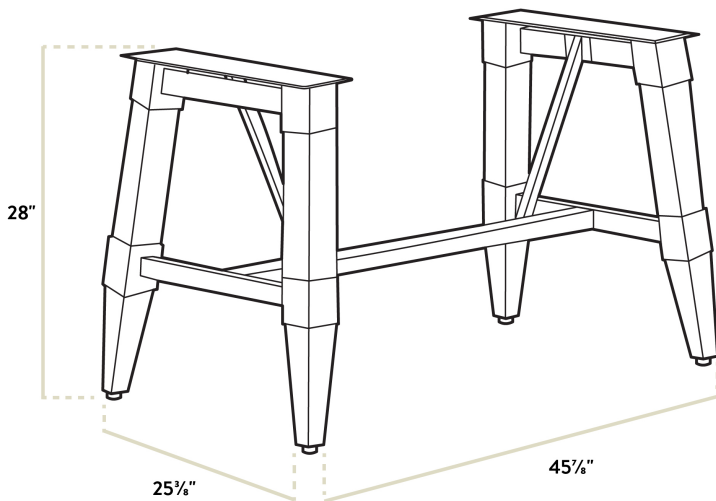

Lancaster Table & Seating Industrial Antique Walnut Standard Height Trestle Table Base for 30" x 60" Table Tops

#349TB60WAL30

Item #: 349TB60WAL30 Qty: _____

Project: _____

Approval: _____ Date: _____

Features

- Industrial-style trestle base with antique walnut finish
- Steel frame adds durability and style
- Adjustable feet prevent table from wobbling
- Compatible with Lancaster Table & Seating 30" x 60" live edge table tops (sold separately)
- Ships unassembled to save on shipping costs

Technical Data

Length	45 7/8 Inches
Width	25 3/8 Inches
Height	28 Inches
Height Style	Standard Height
Assembled	Assembly Required
Base Style	Trestle
Capacity	400 lb.
Color	Brown
Features	Adjustable Feet
Finish	Antique Walnut

Technical Data

Material	Steel Wood
Type	Table Bases
Usage	Indoor

Plan View

Notes & Details

Rural countryside meets urban city with this Lancaster Table & Seating industrial antique walnut standard height trestle table base for 30" x 60" table tops. This table base combines the natural look of wood with rugged metal accents to add a rustic element with contemporary flair to your establishment. The perfect piece for your winery, brewery, or farm-to-table eatery, this table base elevates compatible table tops to standard dining height, ensuring tables stay steady and balanced while guests enjoy your signature drinks and dishes.