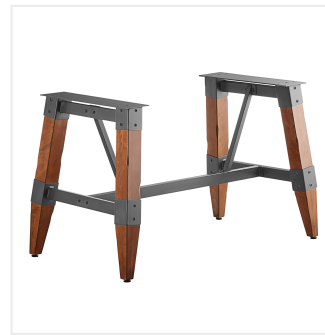

Lancaster Table & Seating Industrial Antique Walnut Standard Height Trestle Table Base for 30" x 60" Table Tops

#349TB60WAL30

Item #: 349TB60WAL30 Qty: _____

Project: _____

Approval: _____ Date: _____

Features

- Industrial-style trestle base with antique walnut finish
- Steel frame adds durability and style
- Adjustable feet prevent table from wobbling
- Compatible with Lancaster Table & Seating 30" x 60" live edge table tops (sold separately)
- Ships unassembled to save on shipping costs

Technical Data

Material	Steel Wood
Type	Table Bases
Usage	Indoor

Plan View

Notes & Details

Rural countryside meets urban city with this Lancaster Table & Seating industrial antique walnut standard height trestle table base for 30" x 60" table tops. This table base combines the natural look of wood with rugged metal accents to add a rustic element with contemporary flair to your establishment. The perfect piece for your winery, brewery, or farm-to-table eatery, this table base elevates compatible table tops to standard dining height, ensuring tables stay steady and balanced while guests enjoy your signature drinks and dishes.

This table base features tapered, solid wood legs fitted into a steel trestle frame for a base that is both sleek and exceptionally sturdy. The wide trestle design helps prevent the table from wobbling, while the adjustable feet add stability and help protect floors from scratches and scuffs. Thanks to its generous 400 lb. weight capacity, this table base will provide a reliable foundation for heavy meals, dinnerware, and decor. Plus, the antique walnut finish highlights the distinctive woodgrain patterns and gives the table a simple, elegant hue, providing your establishment with a unique aesthetic that can't be duplicated.